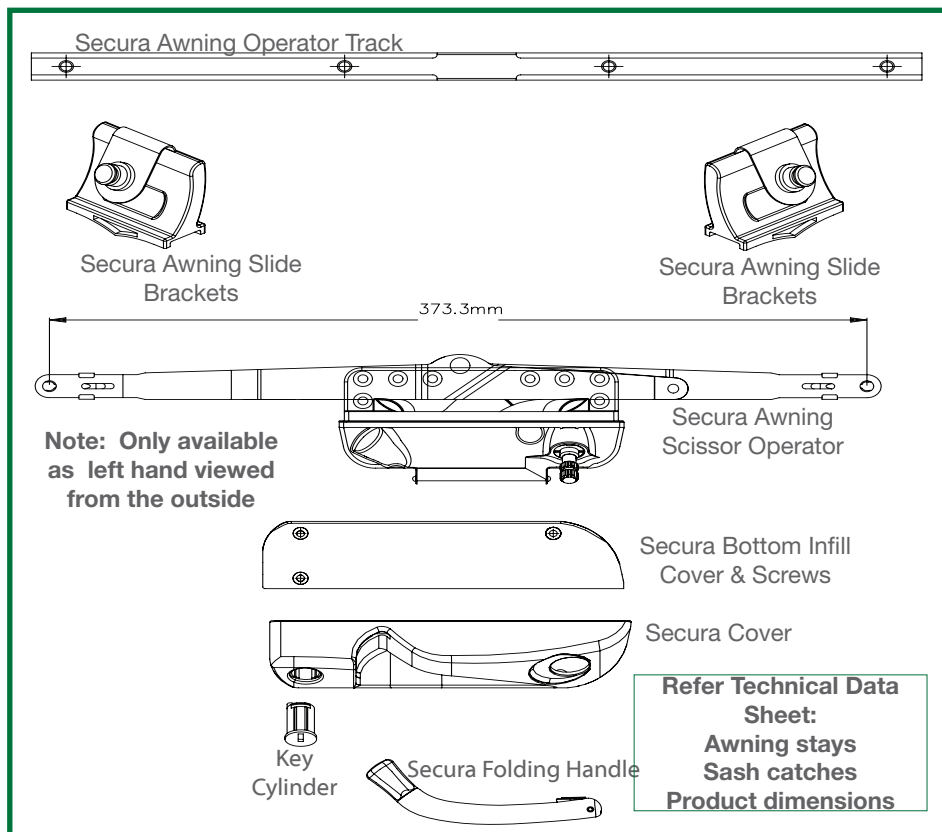

secura
awning scissor operator

fhsTM
fenestra hardware specialists

Secura Awning Scissor Operator Product Ordering Specification

features

- The patented system in the Secura Casement operator allows for the same appearance for both casement and awning operators when used together
- Designed for sash widths from 410mm to 1530mm
- Operates sash weights upto 60kgs
- Key lockable secura awning winder for full security applications. Red indicator is highly visible when in the locked position
- Fully operable without removing insect screens
- Standard powdercoated finish
- Optional Stainless steel also available
- Sealing gasket is supplied as standard
- Colour range
 - white
 - black
 - matt stone beige
 - anodic natural matt
 - bronze
 - mahogany
 - aluminium
 - beige
 - gold
- Suitable for use on
 - timber
 - aluminium
 - uPVC

Product Name	Part Number
Secura Awning Scissor Operator	132635-SC15
Secura Awning Operator Track	190030
Secura Awning Slide Brackets (2 off per operator)	20070
Secura Bottom Infill Cover & Screws L/H (Black only)	20072
Secura Cover/Key/Handle, L/H (green dot) - White	132166 - 9373
Black	132166 - 15212
Stone Beige	132166 - RY195
Anodic Natural Matt	132166 - RY196
Bronze	132166 - 8183
Mahogany	132166 - RY166
Aluminium	132166 - 0117
Beige	132166 - 1275
Gold	132166 - D03