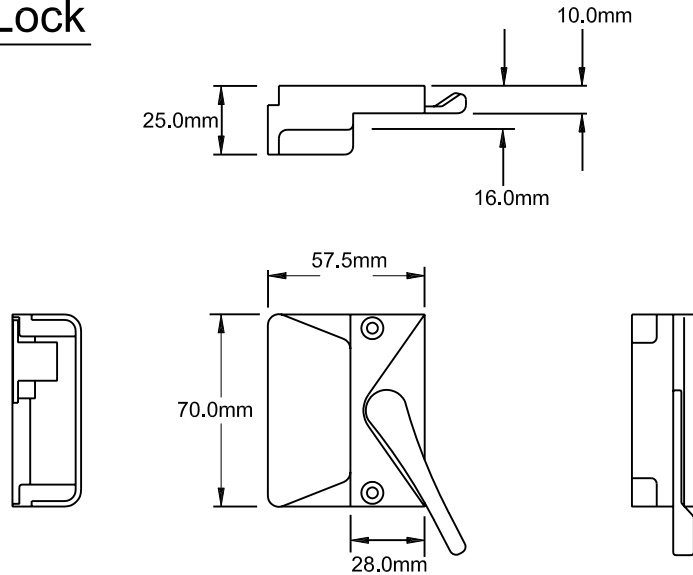

Timber Sash Lock

Primary Sash Lock

Product Name	Part Number
Primary Sash Lock - White	132051 - 9373
Black	132051 - 15212
Stone Beige	132051 - RY195
Anodic Natural Matt	132051 - RY196
Bronze	132051 - 8183
Mahogany	132051 - RY166
Gold	132051 - DO3