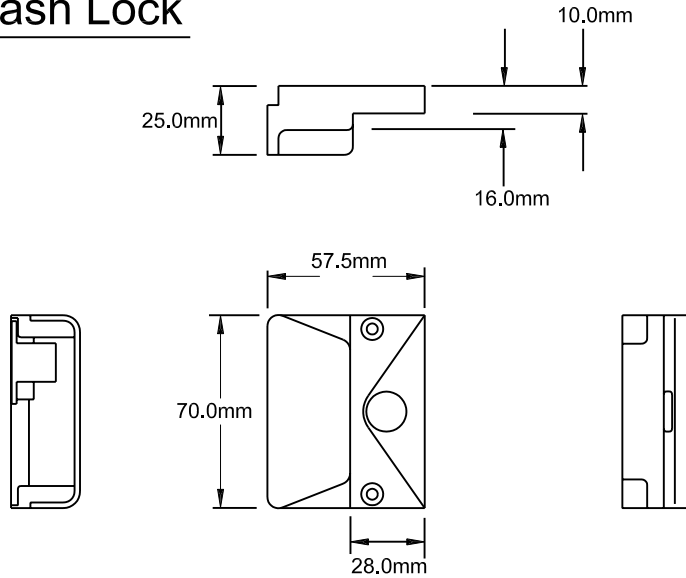

Timber Sash Lock Keeper

Right hand drawn
19029

Product Name	Part Number	Hand
Timber Sash Lock Keeper	19028	L/H
Timber Sash Lock Keeper	19029	R/H

Timber Sash Lock

Secondary Sash Lock

Product Name	Part Number
Primary Sash Lock - White	132052 - 9373
Black	132052 - 15212
Stone Beige	132052 - RY195
Anodic Natural Matt	132052 - RY196
Bronze	132052 - 8183
Mahogany	132052 - RY166

Snubbers

16mm Snubber

Product Name	Part Number
16mm Snubber	19091
16mm Snubber, Stainless Steel	7091

9.50mm Snubber

Product Name	Part Number
9.50mm Snubber	19092
9.50mm Snubber, Stainless Steel	7092