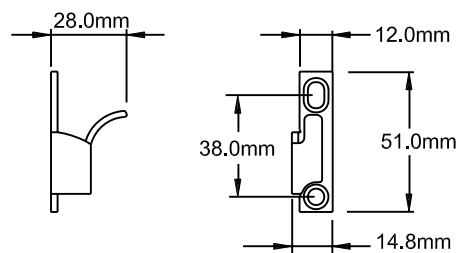

Timber Sash Lock Keeper

Right hand drawn
19029

Product Name	Part Number	Hand
Timber Sash Lock Keeper	19028	L/H
Timber Sash Lock Keeper	19029	R/H

Timber Sash Lock

Secondary Sash Lock

Product Name	Part Number
Primary Sash Lock - White	132052 - 9373
Black	132052 - 15212
Stone Beige	132052 - RY195
Anodic Natural Matt	132052 - RY196
Bronze	132052 - 8183
Mahogany	132052 - RY166

Snubbers

16mm Snubber

Product Name	Part Number
16mm Snubber	19091
16mm Snubber, Stainless Steel	7091

9.50mm Snubber

Product Name	Part Number
9.50mm Snubber	19092
9.50mm Snubber, Stainless Steel	7092