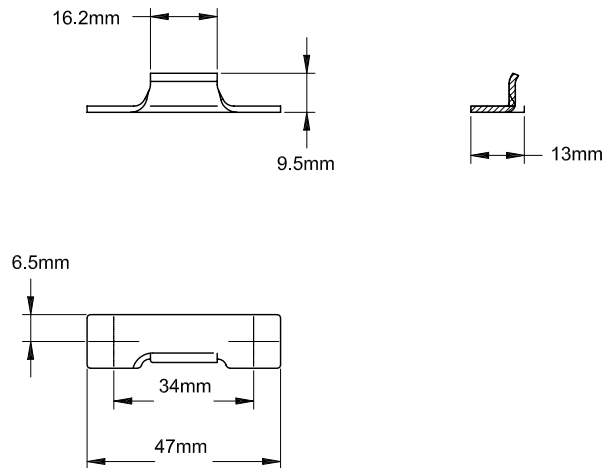

Timber Sash Lock Keeper

Right hand drawn
19029

Product Name	Part Number	Hand
Timber Sash Lock Keeper	19028	L/H
Timber Sash Lock Keeper	19029	R/H

Timber Sash Lock

Secondary Sash Lock

Product Name	Part Number
Primary Sash Lock - White	132052 - 9373
Black	132052 - 15212
Stone Beige	132052 - RY195
Anodic Natural Matt	132052 - RY196
Bronze	132052 - 8183
Mahogany	132052 - RY166

Snubbers

16mm Snubber

Product Name	Part Number
16mm Snubber	19091
16mm Snubber, Stainless Steel	7091

9.50mm Snubber

Product Name	Part Number
9.50mm Snubber	19092
9.50mm Snubber, Stainless Steel	7092