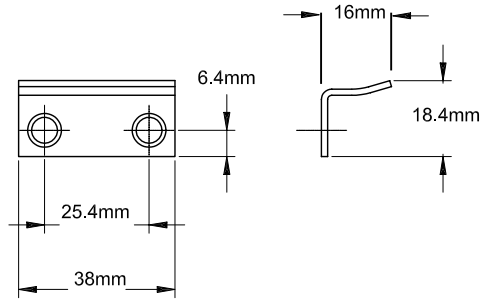

Timber Sash Lock Keeper

Right hand drawn
19029

Product Name	Part Number	Hand
Timber Sash Lock Keeper	19028	L/H
Timber Sash Lock Keeper	19029	R/H

Timber Sash Lock

Secondary Sash Lock

Product Name	Part Number
Primary Sash Lock - White	132052 - 9373
Black	132052 - 15212
Stone Beige	132052 - RY195
Anodic Natural Matt	132052 - RY196
Bronze	132052 - 8183
Mahogany	132052 - RY166

Snubbers

16mm Snubber

Product Name	Part Number
16mm Snubber	19091
16mm Snubber, Stainless Steel	7091

9.50mm Snubber

Product Name	Part Number
9.50mm Snubber	19092
9.50mm Snubber, Stainless Steel	7092