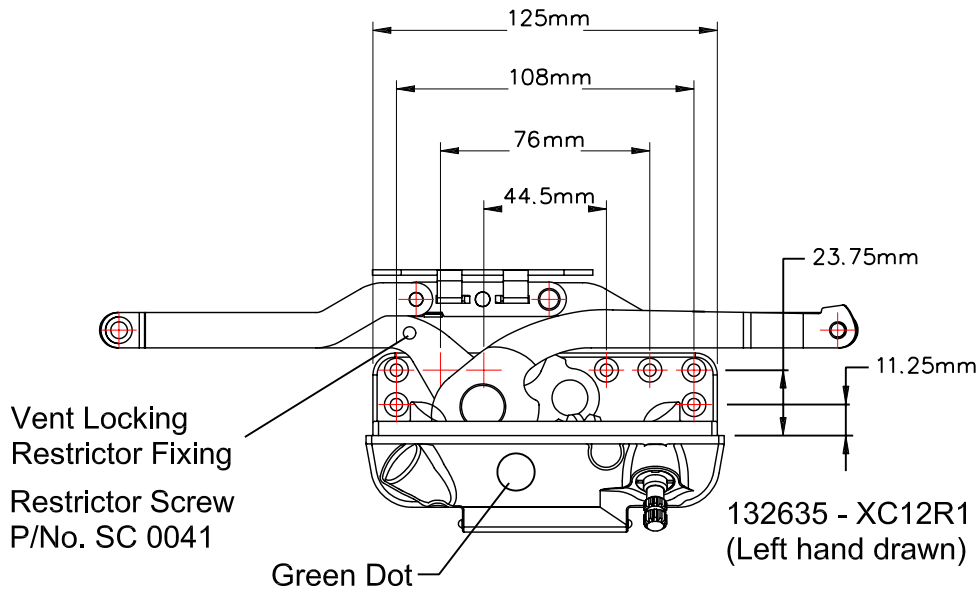

Decore Awning Narrow Scissor Operator

Note:
Only available left hand
viewed from outside.

| Product Name | Part Number |
|---|--------------------|
| Decore Awning Narrow Scissor Operator | 132635 - XC12 - R1 |
| Decore Awning Narrow Scissor Operator, S/Steel Arms | 132635 - XC12R1-SS |

Sash Hook

Sash Hook
19081

| Product Name | Part Number |
|----------------------------|-------------|
| Sash Hook | 19081 R1 |
| Sash Hook, Stainless Steel | 7081 |

Cover and Folding Handle

132066 Shown
Left Hand "Green Dot"

Accessories refer -

- Section 4 – Awning stays
– Aluminium / PVC sash catch
– Timber sash catch