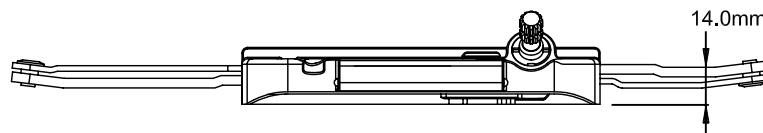

Decore Awning Narrow Scissor Operator

Note:
Only available left hand
viewed from outside.

| Product Name | Part Number |
|---|--------------------|
| Decore Awning Narrow Scissor Operator | 132635 - XC12 - R1 |
| Decore Awning Narrow Scissor Operator, S/Steel Arms | 132635 - XC12R1-SS |

Sash Hook

Sash Hook
19081

| Product Name | Part Number |
|----------------------------|-------------|
| Sash Hook | 19081 R1 |
| Sash Hook, Stainless Steel | 7081 |

Cover and Folding Handle

132066 Shown
Left Hand "Green Dot"