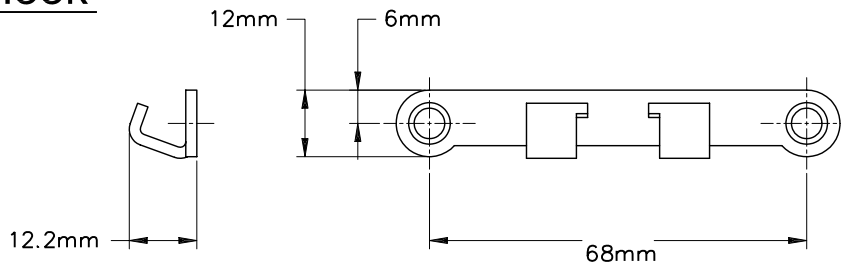

Decore Awning Narrow Scissor Operator

Note:
Only available left hand
viewed from outside.

| Product Name | Part Number |
|---|--------------------|
| Decore Awning Narrow Scissor Operator | 132635 - XC12 - R1 |
| Decore Awning Narrow Scissor Operator, S/Steel Arms | 132635 - XC12R1-SS |

Sash Hook

Sash Hook
19081

| Product Name | Part Number |
|----------------------------|-------------|
| Sash Hook | 19081 R1 |
| Sash Hook, Stainless Steel | 7081 |

Cover and Folding Handle

132066 Shown
Left Hand "Green Dot"