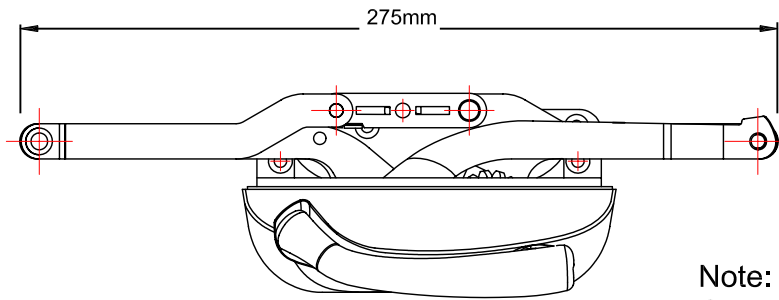

Decore Awning Narrow Scissor Operator

Note:
Only available left hand
viewed from outside.

| Product Name | Part Number |
|---|--------------------|
| Decore Awning Narrow Scissor Operator | 132635 - XC12 - R1 |
| Decore Awning Narrow Scissor Operator, S/Steel Arms | 132635 - XC12R1-SS |

Sash Hook

Sash Hook
19081

| Product Name | Part Number |
|----------------------------|-------------|
| Sash Hook | 19081 R1 |
| Sash Hook, Stainless Steel | 7081 |

Cover and Folding Handle

132066 Shown
Left Hand "Green Dot"