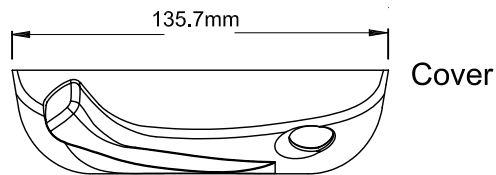

Decore Awning Narrow Scissor Operator

Note:
Only available left hand
viewed from outside.

| Product Name | Part Number |
|---|--------------------|
| Decore Awning Narrow Scissor Operator | 132635 - XC12 - R1 |
| Decore Awning Narrow Scissor Operator, S/Steel Arms | 132635 - XC12R1-SS |

Sash Hook

Sash Hook
19081

| Product Name | Part Number |
|----------------------------|-------------|
| Sash Hook | 19081 R1 |
| Sash Hook, Stainless Steel | 7081 |

Cover and Folding Handle

132066 Shown
Left Hand "Green Dot"

Cover

Folding Handle

| Part Number | Colour |
|----------------|---------------------|
| 132066 - 9373 | White |
| 132066 - 15212 | Black |
| 132066 - RY195 | Stone Beige |
| 132066 - RY196 | Anodic Natural Matt |
| 132066 - 8183 | Bronze |
| 132066 - RY166 | Mahogany |
| 132066 - 0117 | Aluminium |
| 132066 - 1275 | Beige |