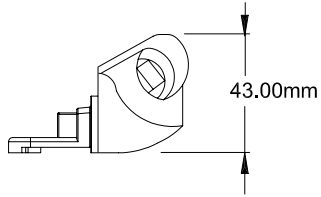

Decore Awning Scissor Operator

Note:
Only available as
Left Hand viewed
from outside.

| Product Name | Part Number |
|--|----------------|
| Decore Awning Scissor Operator | 132635-SC15 |
| Decore Awning Scissor Operator, S/Steel Arms | 132635-SC15-SS |

Profile cut out

Cover and Folding Handle

132066 Shown
Left Hand "Green Dot"

Decore Cover

Decore Folding Handle

| Part Number | Colour |
|----------------|---------------------|
| 132066 - 9373 | White |
| 132066 - 15212 | Black |
| 132066 - RY195 | Stone Beige |
| 132066 - RY196 | Anodic Natural Matt |
| 132066 - 8183 | Bronze |
| 132066 - RY166 | Mahogany |
| 132066 - 0117 | Aluminium |
| 132066 - 1275 | Beige |

Operator Track

| Product Name | Part Number |
|--|-------------|
| Decore Awning Operator Track | 190030 |
| Decore Awning Operator Track , Stainless Steel | 70030 |

Slide Bracket

Accessories refer -

- Section 4 – Awning stays
 – Aluminium / PVC sash catch
 – Timber sash catch