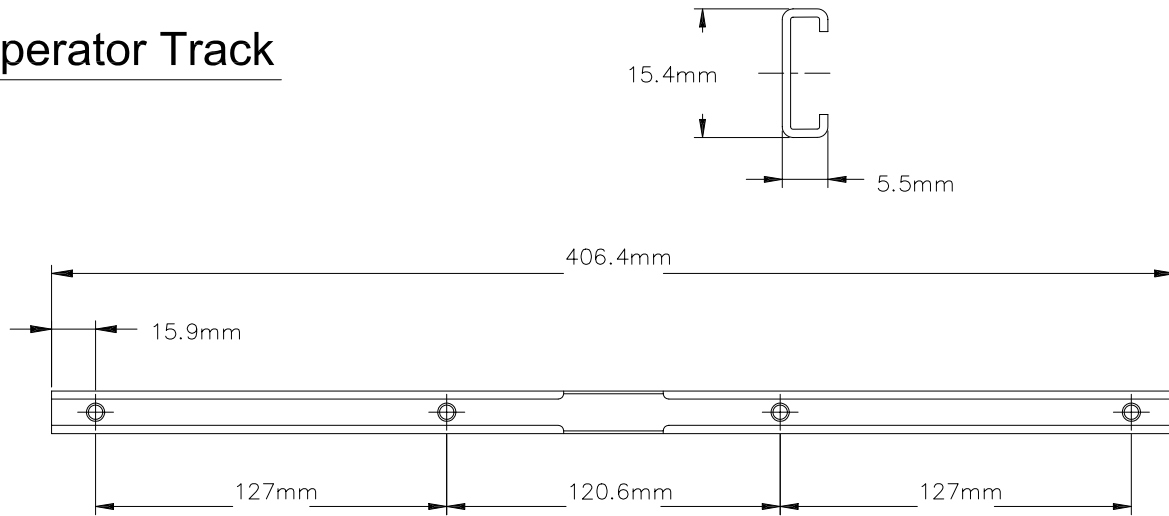

Decore Awning Scissor Operator

Note:
Only available as
Left Hand viewed
from outside.

| Product Name | Part Number |
|--|----------------|
| Decore Awning Scissor Operator | 132635-SC15 |
| Decore Awning Scissor Operator, S/Steel Arms | 132635-SC15-SS |

Profile cut out

Cover and Folding Handle

132066 Shown
Left Hand "Green Dot"

Decore Cover

Decore Folding Handle

| Part Number | Colour |
|----------------|---------------------|
| 132066 - 9373 | White |
| 132066 - 15212 | Black |
| 132066 - RY195 | Stone Beige |
| 132066 - RY196 | Anodic Natural Matt |
| 132066 - 8183 | Bronze |
| 132066 - RY166 | Mahogany |
| 132066 - 0117 | Aluminium |
| 132066 - 1275 | Beige |

Operator Track

| Product Name | Part Number |
|--|-------------|
| Decore Awning Operator Track | 190030 |
| Decore Awning Operator Track , Stainless Steel | 70030 |

Slide Bracket

Accessories refer -

- Section 4 – Awning stays
 – Aluminium / PVC sash catch
 – Timber sash catch