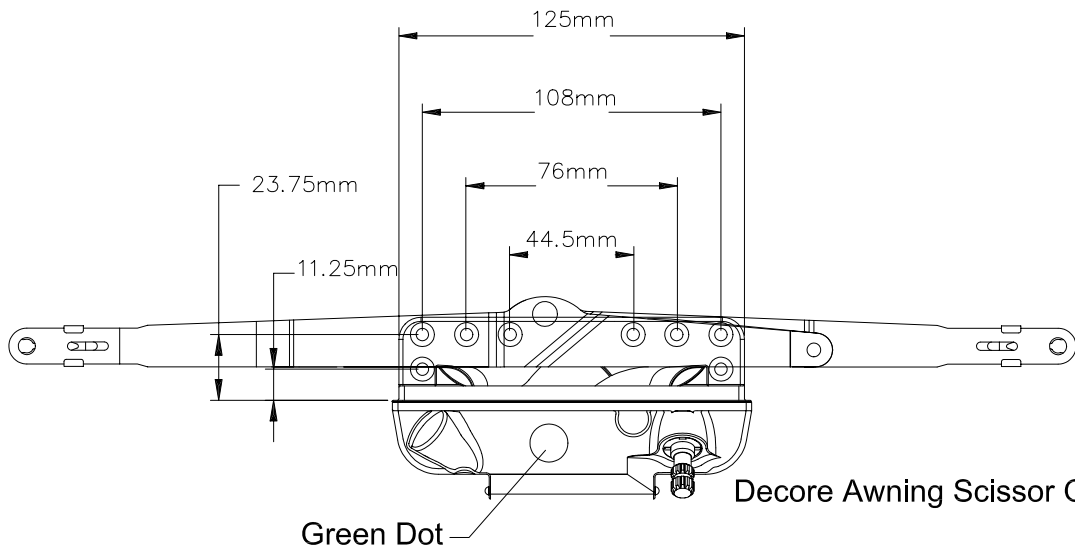

Decore Awning Scissor Operator

Note:
Only available as
Left Hand viewed
from outside.

| Product Name | Part Number |
|--|----------------|
| Decore Awning Scissor Operator | 132635-SC15 |
| Decore Awning Scissor Operator, S/Steel Arms | 132635-SC15-SS |

Profile cut out

Cover and Folding Handle

132066 Shown
Left Hand "Green Dot"

Decore Cover

Decore Folding Handle

| Part Number | Colour |
|----------------|---------------------|
| 132066 - 9373 | White |
| 132066 - 15212 | Black |
| 132066 - RY195 | Stone Beige |
| 132066 - RY196 | Anodic Natural Matt |
| 132066 - 8183 | Bronze |
| 132066 - RY166 | Mahogany |
| 132066 - 0117 | Aluminium |
| 132066 - 1275 | Beige |

Operator Track

| Product Name | Part Number |
|--|-------------|
| Decore Awning Operator Track | 190030 |
| Decore Awning Operator Track , Stainless Steel | 70030 |

Slide Bracket

Accessories refer -

- Section 4 – Awning stays
 – Aluminium / PVC sash catch
 – Timber sash catch