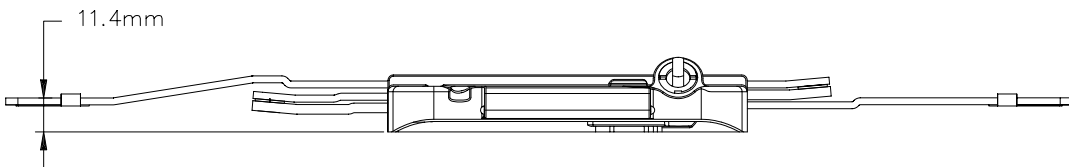

Decore Awning Scissor Operator

Note:
Only available as
Left Hand viewed
from outside.

| Product Name | Part Number |
|--|----------------|
| Decore Awning Scissor Operator | 132635-SC15 |
| Decore Awning Scissor Operator, S/Steel Arms | 132635-SC15-SS |

Profile cut out

Cover and Folding Handle

132066 Shown
Left Hand "Green Dot"

Decore Cover

Decore Folding Handle

| Part Number | Colour |
|----------------|---------------------|
| 132066 - 9373 | White |
| 132066 - 15212 | Black |
| 132066 - RY195 | Stone Beige |
| 132066 - RY196 | Anodic Natural Matt |
| 132066 - 8183 | Bronze |
| 132066 - RY166 | Mahogany |
| 132066 - 0117 | Aluminium |
| 132066 - 1275 | Beige |

Operator Track

| Product Name | Part Number |
|--|-------------|
| Decore Awning Operator Track | 190030 |
| Decore Awning Operator Track , Stainless Steel | 70030 |

Slide Bracket

Accessories refer -

- Section 4 – Awning stays
 – Aluminium / PVC sash catch
 – Timber sash catch