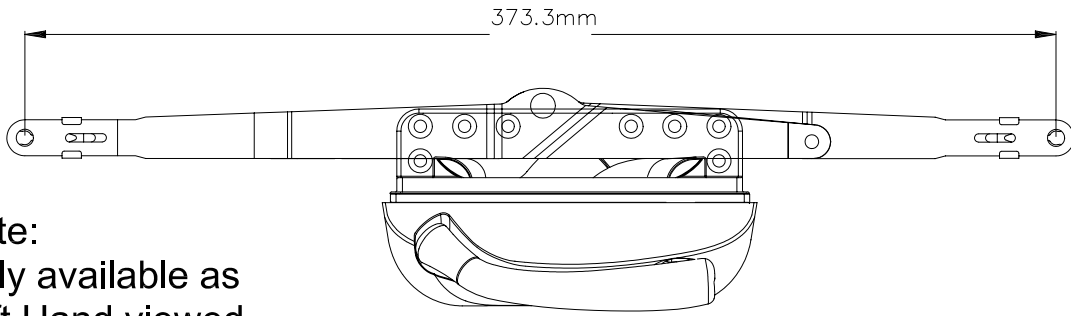

Decore Awning Scissor Operator

Note:
Only available as
Left Hand viewed
from outside.

| Product Name | Part Number |
|--|----------------|
| Decore Awning Scissor Operator | 132635-SC15 |
| Decore Awning Scissor Operator, S/Steel Arms | 132635-SC15-SS |

Profile cut out

Cover and Folding Handle

132066 Shown
Left Hand "Green Dot"

Decore Cover

Decore Folding Handle

| Part Number | Colour |
|----------------|---------------------|
| 132066 - 9373 | White |
| 132066 - 15212 | Black |
| 132066 - RY195 | Stone Beige |
| 132066 - RY196 | Anodic Natural Matt |
| 132066 - 8183 | Bronze |
| 132066 - RY166 | Mahogany |
| 132066 - 0117 | Aluminium |
| 132066 - 1275 | Beige |

Operator Track

| Product Name | Part Number |
|--|-------------|
| Decore Awning Operator Track | 190030 |
| Decore Awning Operator Track , Stainless Steel | 70030 |

Slide Bracket

Accessories refer -

- Section 4 – Awning stays
 – Aluminium / PVC sash catch
 – Timber sash catch