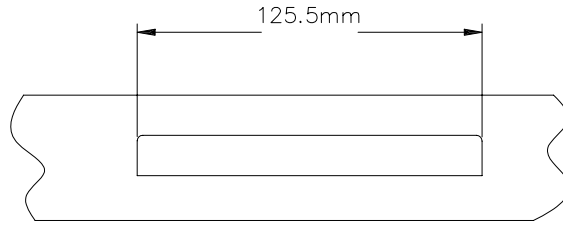

Decore Awning Scissor Operator

Note:
Only available as
Left Hand viewed
from outside.

| Product Name | Part Number |
|--|----------------|
| Decore Awning Scissor Operator | 132635-SC15 |
| Decore Awning Scissor Operator, S/Steel Arms | 132635-SC15-SS |

Profile cut out

Cover and Folding Handle

132066 Shown
Left Hand "Green Dot"

Decore Cover

Decore Folding Handle

| Part Number | Colour |
|----------------|---------------------|
| 132066 - 9373 | White |
| 132066 - 15212 | Black |
| 132066 - RY195 | Stone Beige |
| 132066 - RY196 | Anodic Natural Matt |
| 132066 - 8183 | Bronze |
| 132066 - RY166 | Mahogany |
| 132066 - 0117 | Aluminium |
| 132066 - 1275 | Beige |

Operator Track

| Product Name | Part Number |
|--|-------------|
| Decore Awning Operator Track | 190030 |
| Decore Awning Operator Track , Stainless Steel | 70030 |

Slide Bracket

Accessories refer -

- Section 4 – Awning stays
 – Aluminium / PVC sash catch
 – Timber sash catch