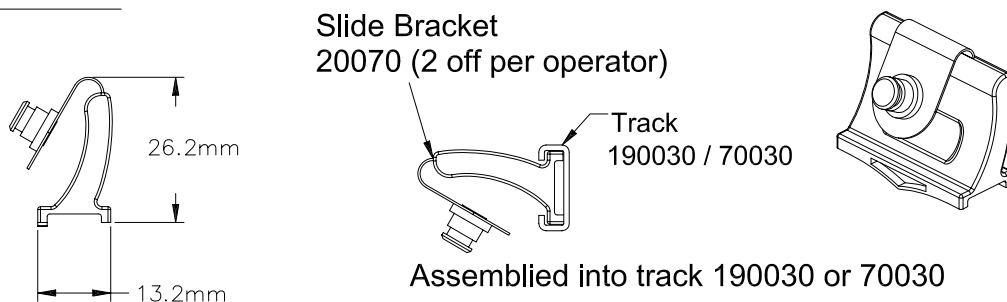

Decore Awning Scissor Operator

Note:
Only available as
Left Hand viewed
from outside.

| Product Name | Part Number |
|--|----------------|
| Decore Awning Scissor Operator | 132635-SC15 |
| Decore Awning Scissor Operator, S/Steel Arms | 132635-SC15-SS |

Profile cut out

Cover and Folding Handle

132066 Shown
Left Hand "Green Dot"

Decore Cover

Decore Folding Handle

| Part Number | Colour |
|----------------|---------------------|
| 132066 - 9373 | White |
| 132066 - 15212 | Black |
| 132066 - RY195 | Stone Beige |
| 132066 - RY196 | Anodic Natural Matt |
| 132066 - 8183 | Bronze |
| 132066 - RY166 | Mahogany |
| 132066 - 0117 | Aluminium |
| 132066 - 1275 | Beige |

Operator Track

| Product Name | Part Number |
|--|-------------|
| Decore Awning Operator Track | 190030 |
| Decore Awning Operator Track , Stainless Steel | 70030 |

Slide Bracket

Accessories refer -

- Section 4 – Awning stays
 – Aluminium / PVC sash catch
 – Timber sash catch