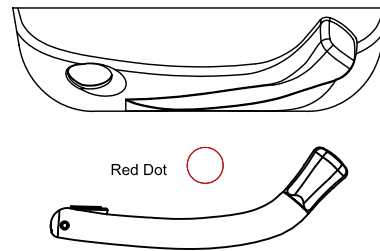

Part Number	Colour
132067 - 9373	White
132067 - 15212	Black
132067 - RY195	Stone Beige
132067 - RY196	Anodic Natural Matt
132067 - 8183	Bronze
132067 - RY166	Mahogany
132067 - 0117	Aluminium
132067 - 1275	Beige