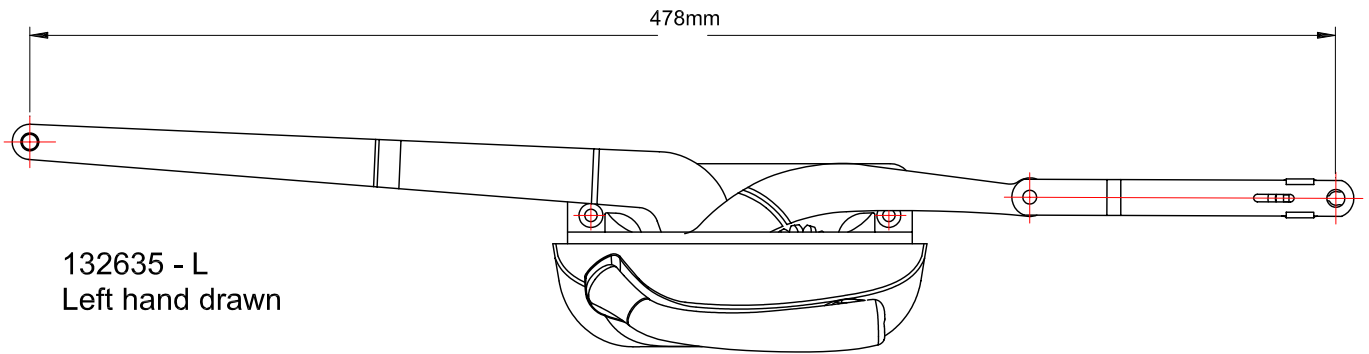

Decore Casement Dual Arm Operator

Product Name	Part Number	Match Colour
Decore Dual Arm Operator , LH	132635 - L	Green
Decore Dual Arm Operator , RH	132635 - R	Red
Decore Dual Arm Operator , LH - S/Steel	132635 - L-SS	Green
Decore Dual Arm Operator , RH - S/Steel	132635 - R-SS	Red

Cover and Folding Handle

132066 Shown
Left Hand "Green Dot"

Part Number	Colour
132066 - 9373	White
132066 - 15212	Black
132066 - RY195	Stone Beige
132066 - RY196	Anodic Natural Matt
132066 - 8183	Bronze
132066 - RY166	Mahogany
132066 - 0117	Aluminium
132066 - 1275	Beige

Track

Dual Arm Operator Track	
Part Number	Material
190051	Steel
70051	Stainless Steel

Stud Bracket (Left hand drawn)

Part Number	Material	Hand
190455	Steel	RH
190456	Steel	LH
70455	S/Steel	RH
70456	S/Steel	LH