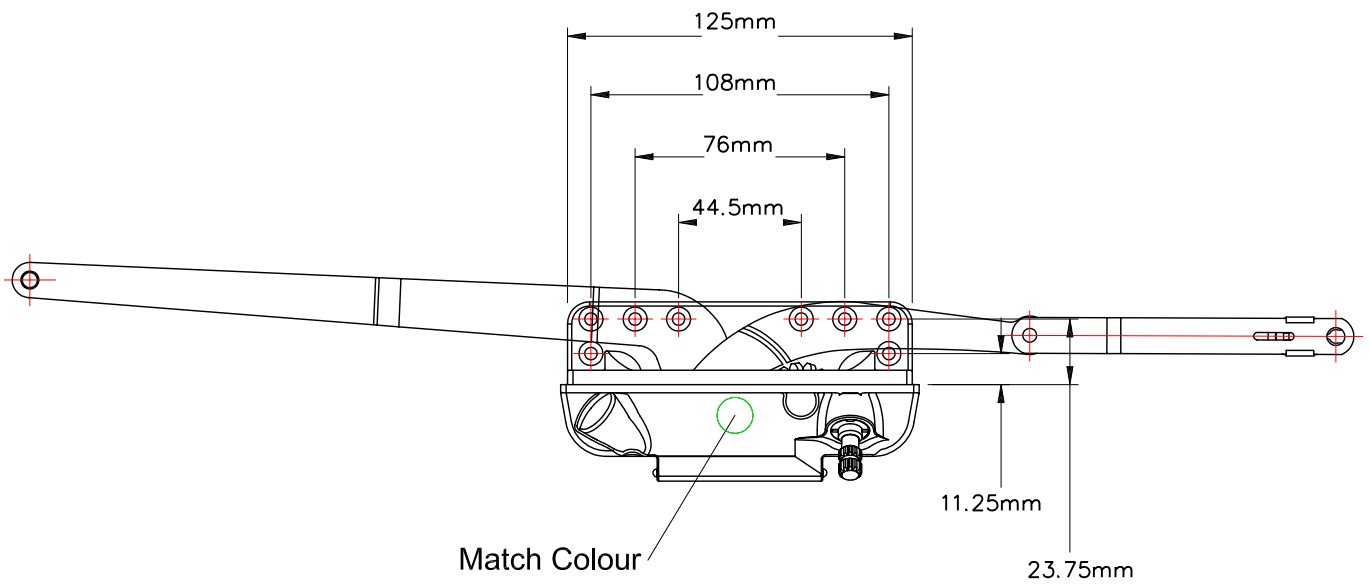

Decore Casement Dual Arm Operator

Product Name	Part Number	Match Colour
Decore Dual Arm Operator , LH	132635 - L	Green
Decore Dual Arm Operator , RH	132635 - R	Red
Decore Dual Arm Operator , LH - S/Steel	132635 - L-SS	Green
Decore Dual Arm Operator , RH - S/Steel	132635 - R-SS	Red

Cover and Folding Handle

132066 Shown
Left Hand "Green Dot"

Part Number	Colour
132066 - 9373	White
132066 - 15212	Black
132066 - RY195	Stone Beige
132066 - RY196	Anodic Natural Matt
132066 - 8183	Bronze
132066 - RY166	Mahogany
132066 - 0117	Aluminium
132066 - 1275	Beige

Track

Dual Arm Operator Track	
Part Number	Material
190051	Steel
70051	Stainless Steel

Stud Bracket (Left hand drawn)

Part Number	Material	Hand
190455	Steel	RH
190456	Steel	LH
70455	S/Steel	RH
70456	S/Steel	LH