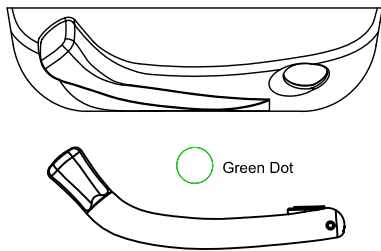

Decore Casement Dual Arm Operator

Product Name	Part Number	Match Colour
Decore Dual Arm Operator , LH	132635 - L	Green
Decore Dual Arm Operator , RH	132635 - R	Red
Decore Dual Arm Operator , LH - S/Steel	132635 - L-SS	Green
Decore Dual Arm Operator , RH - S/Steel	132635 - R-SS	Red

Cover and Folding Handle

132066 Shown
Left Hand "Green Dot"

Part Number	Colour
132066 - 9373	White
132066 - 15212	Black
132066 - RY195	Stone Beige
132066 - RY196	Anodic Natural Matt
132066 - 8183	Bronze
132066 - RY166	Mahogany
132066 - 0117	Aluminium
132066 - 1275	Beige

Track

Dual Arm Operator Track	
Part Number	Material
190051	Steel
70051	Stainless Steel

Stud Bracket (Left hand drawn)

Part Number	Material	Hand
190455	Steel	RH
190456	Steel	LH
70455	S/Steel	RH
70456	S/Steel	LH