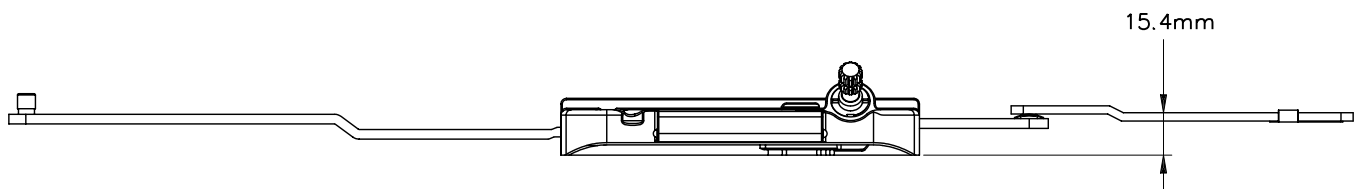

Decore Casement Dual Arm Operator

Product Name	Part Number	Match Colour
Decore Dual Arm Operator , LH	132635 - L	Green
Decore Dual Arm Operator , RH	132635 - R	Red
Decore Dual Arm Operator , LH - S/Steel	132635 - L-SS	Green
Decore Dual Arm Operator , RH - S/Steel	132635 - R-SS	Red

Cover and Folding Handle

132066 Shown
Left Hand "Green Dot"

Part Number	Colour
132066 - 9373	White
132066 - 15212	Black
132066 - RY195	Stone Beige
132066 - RY196	Anodic Natural Matt
132066 - 8183	Bronze
132066 - RY166	Mahogany
132066 - 0117	Aluminium
132066 - 1275	Beige

Track

Dual Arm Operator Track	
Part Number	Material
190051	Steel
70051	Stainless Steel

Stud Bracket (Left hand drawn)

Part Number	Material	Hand
190455	Steel	RH
190456	Steel	LH
70455	S/Steel	RH
70456	S/Steel	LH