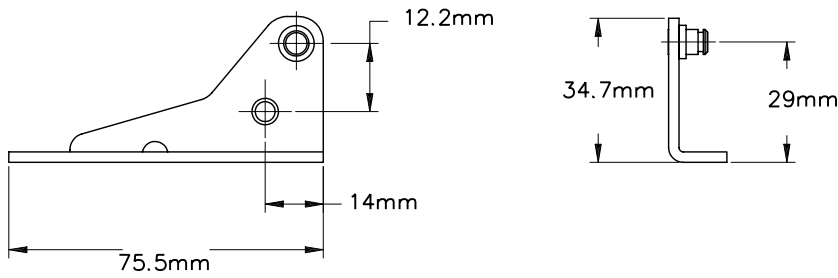

Track

Dual Arm Operator Track	
Part Number	Material
190051	Steel
70051	Stainless Steel

Stud Bracket (Left hand drawn)

Part Number	Material	Hand
190455	Steel	RH
190456	Steel	LH
70455	S/Steel	RH
70456	S/Steel	LH