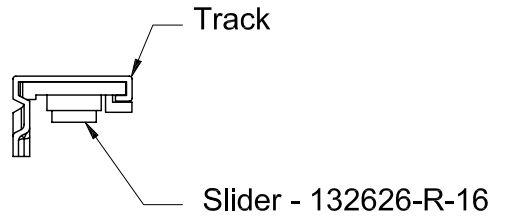

Decore Casement Dual Arm Operator

Product Name	Part Number	Match Colour
Decore Dual Arm Operator , LH	132635 - L	Green
Decore Dual Arm Operator , RH	132635 - R	Red
Decore Dual Arm Operator , LH - S/Steel	132635 - L-SS	Green
Decore Dual Arm Operator , RH - S/Steel	132635 - R-SS	Red

132067 Shown
Right Hand "Red Dot"

Part Number	Colour
132067 - 9373	White
132067 - 15212	Black
132067 - RY195	Stone Beige
132067 - RY196	Anodic Natural Matt
132067 - 8183	Bronze
132067 - RY166	Mahogany
132067 - 0117	Aluminium
132067 - 1275	Beige

Track

Dual Arm Operator Track	
Part Number	Material
190051	Steel
70051	Stainless Steel

Stud Bracket (Left hand drawn)

Part Number	Material	Hand
190455	Steel	RH
190456	Steel	LH
70455	S/Steel	RH
70456	S/Steel	LH