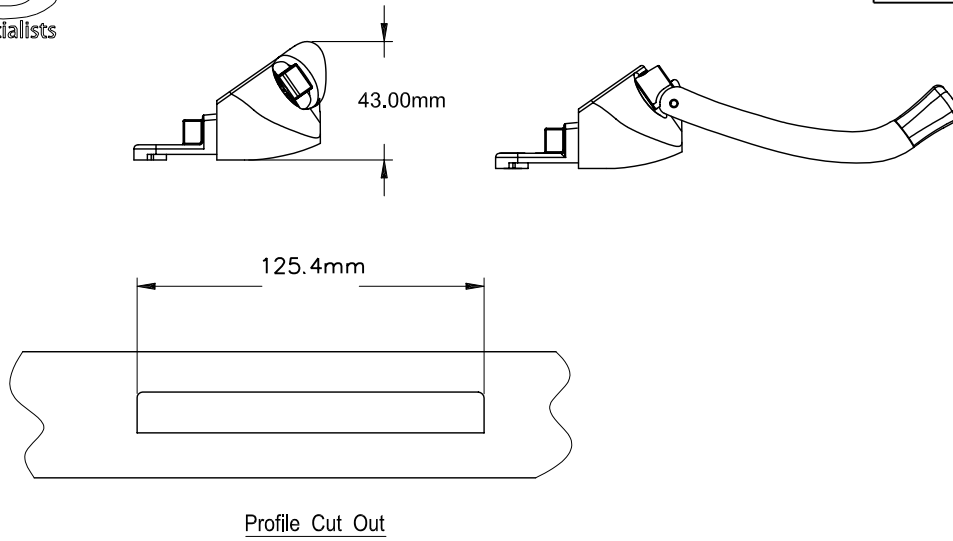

Decore Casement Dual Arm Operator

Product Name	Part Number	Match Colour
Decore Dual Arm Operator , LH	132635 - L	Green
Decore Dual Arm Operator , RH	132635 - R	Red
Decore Dual Arm Operator , LH - S/Steel	132635 - L-SS	Green
Decore Dual Arm Operator , RH - S/Steel	132635 - R-SS	Red

Cover and Folding Handle

132066 Shown
Left Hand "Green Dot"

Part Number	Colour
132066 - 9373	White
132066 - 15212	Black
132066 - RY195	Stone Beige
132066 - RY196	Anodic Natural Matt
132066 - 8183	Bronze
132066 - RY166	Mahogany
132066 - 0117	Aluminium
132066 - 1275	Beige

Track

Dual Arm Operator Track	
Part Number	Material
190051	Steel
70051	Stainless Steel

Stud Bracket (Left hand drawn)

Part Number	Material	Hand
190455	Steel	RH
190456	Steel	LH
70455	S/Steel	RH
70456	S/Steel	LH

Accessories refer -

- Section 4 – Casement stays
 – Aluminium / PVC sash catch
 – Timber sash catch