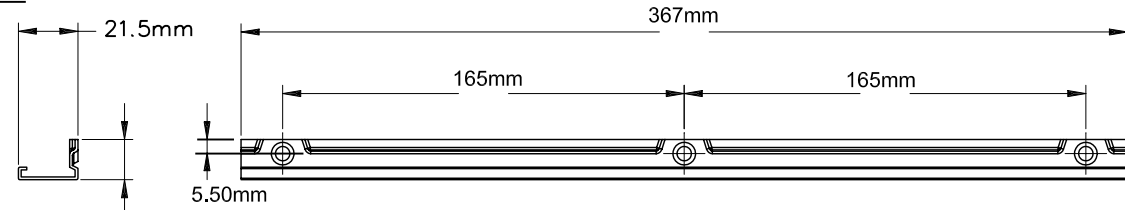

Decore Casement Dual Arm Operator

Product Name	Part Number	Match Colour
Decore Dual Arm Operator , LH	132635 - L	Green
Decore Dual Arm Operator , RH	132635 - R	Red
Decore Dual Arm Operator , LH - S/Steel	132635 - L-SS	Green
Decore Dual Arm Operator , RH - S/Steel	132635 - R-SS	Red

Track

Dual Arm Operator Track	
Part Number	Material
190051	Steel
70051	Stainless Steel

Stud Bracket (Left hand drawn)

Part Number	Material	Hand
190455	Steel	RH
190456	Steel	LH
70455	S/Steel	RH
70456	S/Steel	LH