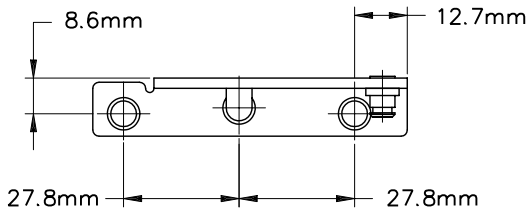

Track

Dual Arm Operator Track	
Part Number	Material
190051	Steel
70051	Stainless Steel

Stud Bracket (Left hand drawn)

Part Number	Material	Hand
190455	Steel	RH
190456	Steel	LH
70455	S/Steel	RH
70456	S/Steel	LH