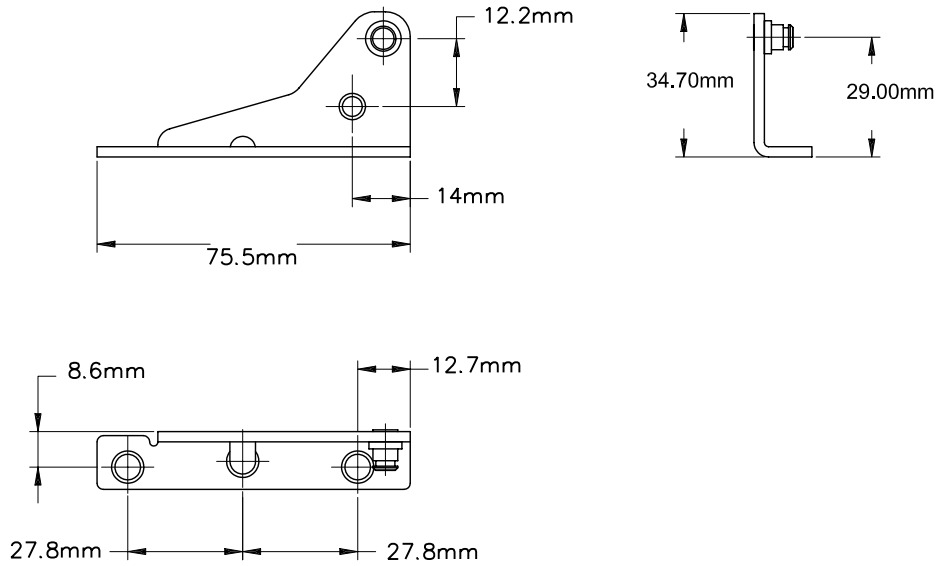

Profile Cut Out

Cover and Folding Handle

132066 Shown
Left Hand "Green Dot"

132067 Shown
Right Hand "Red Dot"

Part Number	Colour
132066 - 9373	White
132066 - 15212	Black
132066 - RY195	Stone Beige
132066 - RY196	Anodic Natural Matt
132066 - 8183	Bronze
132066 - RY166	Mahogany
132066 - 0117	Aluminium
132066 - 1275	Beige

Stud Bracket (Left hand drawn)

Part Number	Material	Hand
190455	Steel	RH
190456	Steel	LH
70455	S/Steel	RH
70456	S/Steel	LH

Accessories refer -

- Section 4 - Casement stays
- Aluminium / PVC sash catch
- Timber sash catch