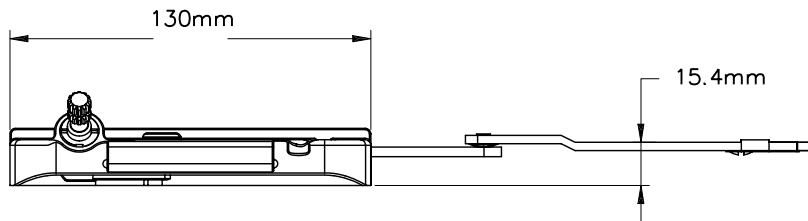

Decore Casement Dyad Operator

132635 - LQS
Left hand drawn

Product Name	Part Number	Match Colour
Decore Casement Dyad Operator, L/H	132635S - LQS	Red
Decore Casement Dyad Operator, R/H	132635S - RQS	Green

Profile Cut Out

Cover and Folding Handle

132066 Shown
Left Hand "Green Dot"

132067 Shown
Right Hand "Red Dot"

Part Number	Colour
132066 - 9373	White
132066 - 15212	Black
132066 - RY195	Stone Beige
132066 - RY196	Anodic Natural Matt
132066 - 8183	Bronze
132066 - RY166	Mahogany
132066 - 0117	Aluminium
132066 - 1275	Beige

Stud Bracket (Left hand drawn)

Part Number	Material	Hand
190455	Steel	RH
190456	Steel	LH
70455	S/Steel	RH
70456	S/Steel	LH

Accessories refer -

- Section 4 - Casement stays
- Aluminium / PVC sash catch
- Timber sash catch