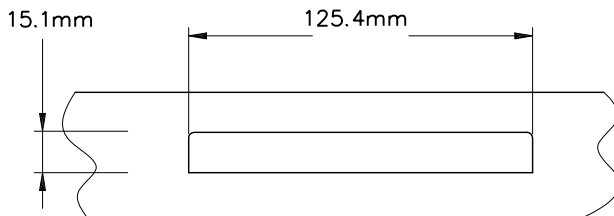

Decore Casement Dyad Operator

132635 - LQS
Left hand drawn

Product Name	Part Number	Match Colour
Decore Casement Dyad Operator, L/H	132635S - LQS	Red
Decore Casement Dyad Operator, R/H	132635S - RQS	Green

Profile Cut Out

Cover and Folding Handle

132066 Shown
Left Hand "Green Dot"

132067 Shown
Right Hand "Red Dot"

Part Number	Colour
132066 - 9373	White
132066 - 15212	Black
132066 - RY195	Stone Beige
132066 - RY196	Anodic Natural Matt
132066 - 8183	Bronze
132066 - RY166	Mahogany
132066 - 0117	Aluminium
132066 - 1275	Beige