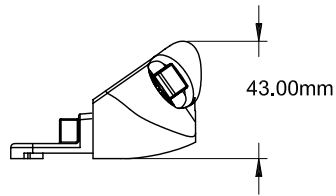

Decore Casement Dyad Operator

132635 - LQS
Left hand drawn

Product Name	Part Number	Match Colour
Decore Casement Dyad Operator, L/H	132635S - LQS	Red
Decore Casement Dyad Operator, R/H	132635S - RQS	Green

Profile Cut Out

Cover and Folding Handle

132066 Shown
Left Hand "Green Dot"

132067 Shown
Right Hand "Red Dot"

Part Number	Colour
132066 - 9373	White
132066 - 15212	Black
132066 - RY195	Stone Beige
132066 - RY196	Anodic Natural Matt
132066 - 8183	Bronze
132066 - RY166	Mahogany
132066 - 0117	Aluminium
132066 - 1275	Beige

Stud Bracket (Left hand drawn)

Part Number	Material	Hand
190455	Steel	RH
190456	Steel	LH
70455	S/Steel	RH
70456	S/Steel	LH

Accessories refer -

- Section 4 - Casement stays
- Aluminium / PVC sash catch
- Timber sash catch