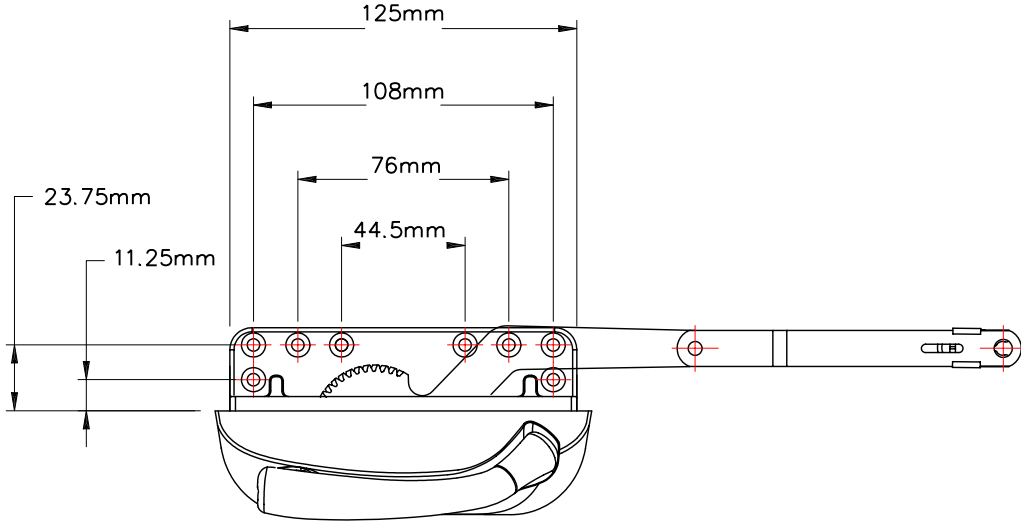

Decore Casement Dyad Operator

132635 - LQS
Left hand drawn

Product Name	Part Number	Match Colour
Decore Casement Dyad Operator, L/H	132635S - LQS	Red
Decore Casement Dyad Operator, R/H	132635S - RQS	Green

Profile Cut Out

Cover and Folding Handle

132066 Shown
Left Hand "Green Dot"

132067 Shown
Right Hand "Red Dot"

Part Number	Colour
132066 - 9373	White
132066 - 15212	Black
132066 - RY195	Stone Beige
132066 - RY196	Anodic Natural Matt
132066 - 8183	Bronze
132066 - RY166	Mahogany
132066 - 0117	Aluminium
132066 - 1275	Beige

Stud Bracket (Left hand drawn)

Part Number	Material	Hand
190455	Steel	RH
190456	Steel	LH
70455	S/Steel	RH
70456	S/Steel	LH

Accessories refer -

- Section 4 - Casement stays
- Aluminium / PVC sash catch
- Timber sash catch