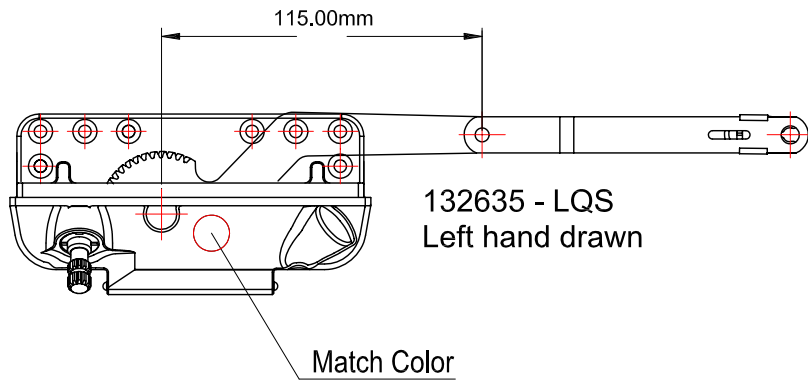

Decore Casement Dyad Operator

132635 - LQS
Left hand drawn

Product Name	Part Number	Match Colour
Decore Casement Dyad Operator, L/H	132635S - LQS	Red
Decore Casement Dyad Operator, R/H	132635S - RQS	Green

Profile Cut Out

Cover and Folding Handle

132066 Shown
Left Hand "Green Dot"

132067 Shown
Right Hand "Red Dot"

Part Number	Colour
132066 - 9373	White
132066 - 15212	Black
132066 - RY195	Stone Beige
132066 - RY196	Anodic Natural Matt
132066 - 8183	Bronze
132066 - RY166	Mahogany
132066 - 0117	Aluminium
132066 - 1275	Beige

Stud Bracket (Left hand drawn)

Part Number	Material	Hand
190455	Steel	RH
190456	Steel	LH
70455	S/Steel	RH
70456	S/Steel	LH

Accessories refer -

- Section 4 - Casement stays
- Aluminium / PVC sash catch
- Timber sash catch