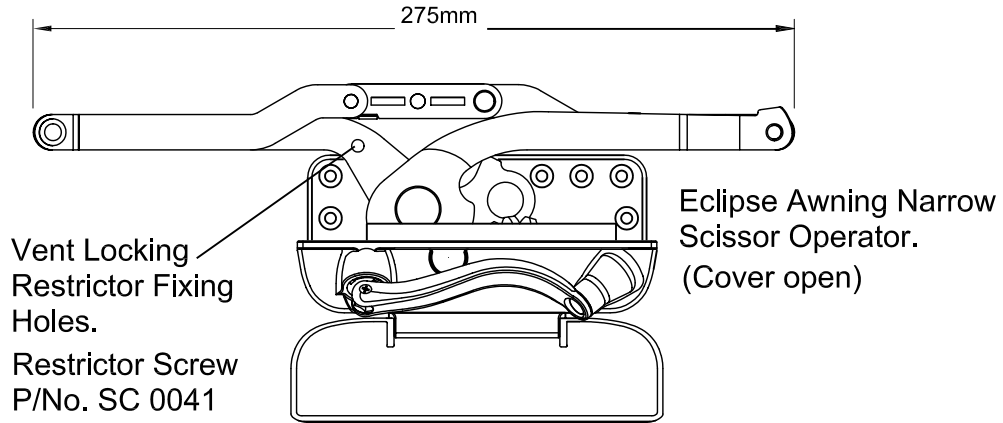

Eclipse Awning Narrow Scissor Operator

Product Name	Part Number
Eclipse Awning Narrow Scissor Operator.	132630R1 - XC12R1
Eclipse Awning Narrow Scissor Operator., S/Steel	132630R1 - XC12R1- SS

Sash Hook

Product Name	Part Number
Sash Hook	19081 R1
Sash Hook , Stainless Steel	7081

Eclipse Handle / Cover

Product Name	Part Number
Eclipse Handle Cover - White	26080
Black	26082
Stone Beige	26095
Anodic Natural Matt	26096
Bronze	26093
Mahogany	26094
Aluminium	26092
Beige	26083