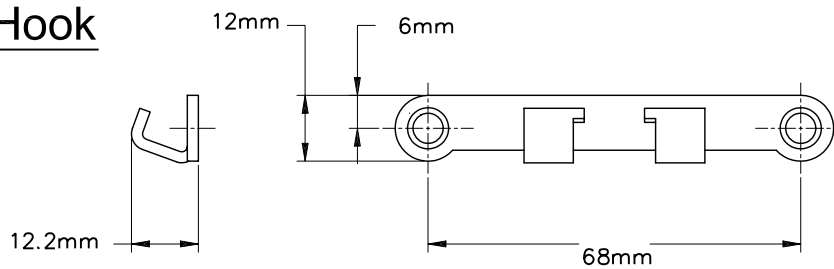

Eclipse Awning Narrow Scissor Operator

Product Name	Part Number
Eclipse Awning Narrow Scissor Operator.	132630R1 - XC12R1
Eclipse Awning Narrow Scissor Operator., S/Steel	132630R1 - XC12R1- SS

Sash Hook

Product Name	Part Number
Sash Hook	19081 R1
Sash Hook , Stainless Steel	7081

Eclipse Handle / Cover

Product Name	Part Number
Eclipse Handle Cover - White	26080
Black	26082
Stone Beige	26095
Anodic Natural Matt	26096
Bronze	26093
Mahogany	26094
Aluminium	26092
Beige	26083