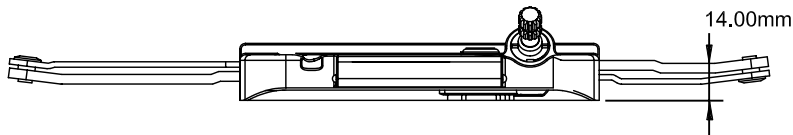

Eclipse Awning Narrow Scissor Operator

Product Name	Part Number
Eclipse Awning Narrow Scissor Operator.	132630R1 - XC12R1
Eclipse Awning Narrow Scissor Operator., S/Steel	132630R1 - XC12R1- SS

Sash Hook

Product Name	Part Number
Sash Hook	19081 R1
Sash Hook , Stainless Steel	7081

Eclipse Handle / Cover

Product Name	Part Number
Eclipse Handle Cover - White	26080
Black	26082
Stone Beige	26095
Anodic Natural Matt	26096
Bronze	26093
Mahogany	26094
Aluminium	26092
Beige	26083

Accessories refer -

- Section 4 – Awning stays
 – Aluminium / PVC sash catch
 – Timber sash catch