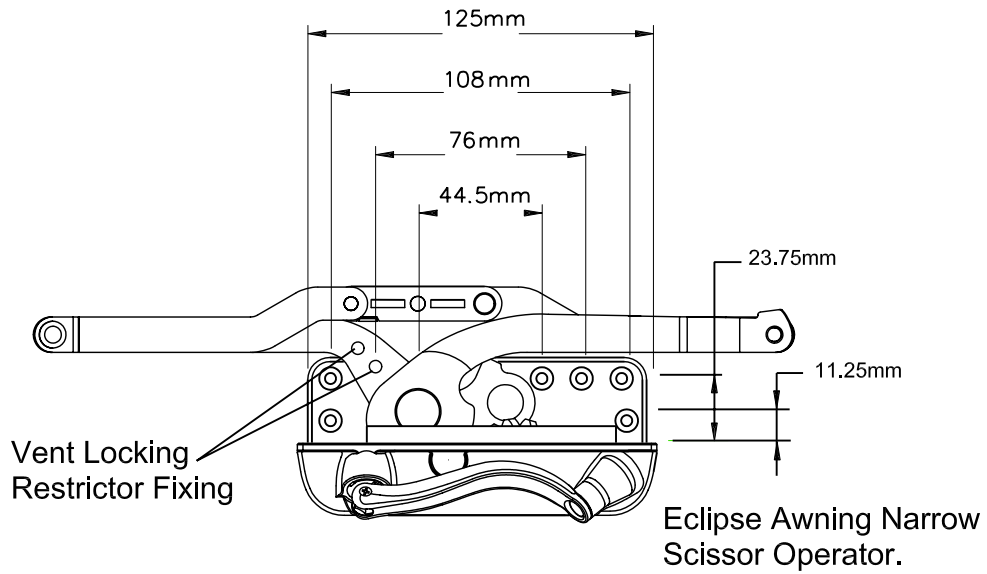

Eclipse Awning Narrow Scissor Operator

Product Name	Part Number
Eclipse Awning Narrow Scissor Operator.	132630R1 - XC12R1
Eclipse Awning Narrow Scissor Operator., S/Steel	132630R1 - XC12R1- SS

Sash Hook

Product Name	Part Number
Sash Hook	19081 R1
Sash Hook , Stainless Steel	7081

Eclipse Handle / Cover

Product Name	Part Number
Eclipse Handle Cover - White	26080
Black	26082
Stone Beige	26095
Anodic Natural Matt	26096
Bronze	26093
Mahogany	26094
Aluminium	26092
Beige	26083

Accessories refer -

- Section 4 – Awning stays
 – Aluminium / PVC sash catch
 – Timber sash catch