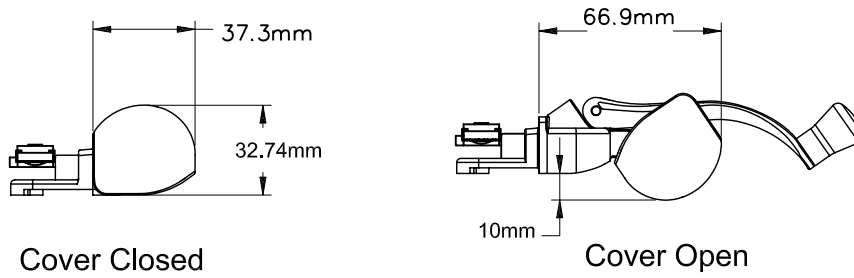

Eclipse Awning Narrow Scissor Operator

Product Name	Part Number
Eclipse Awning Narrow Scissor Operator.	132630R1 - XC12R1
Eclipse Awning Narrow Scissor Operator., S/Steel	132630R1 - XC12R1- SS

Sash Hook

Product Name	Part Number
Sash Hook	19081 R1
Sash Hook , Stainless Steel	7081

Eclipse Handle / Cover

Product Name	Part Number
Eclipse Handle Cover - White	26080
Black	26082
Stone Beige	26095
Anodic Natural Matt	26096
Bronze	26093
Mahogany	26094
Aluminium	26092
Beige	26083