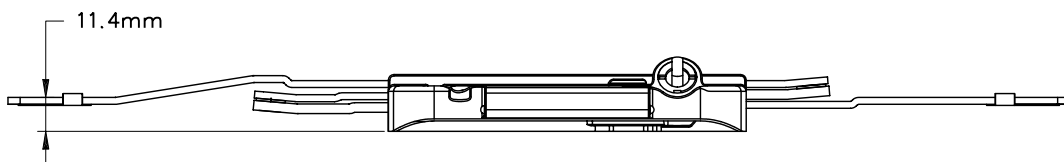

# Eclipse Awning Scissor Operator

Product Name	Part Number
Eclipse Awning Scissor Operator	132630R1 - SC15
Eclipse Awning Scissor Operator, S/Steel Arms	132630R1 - SC15 - SS

Profile cut out

## Eclipse Handle / Cover

Eclipse Handle Cover

Product Name	Part Number
Eclipse Handle Cover - White	26080
Black	26082
Stone Beige	26095
Anodic Natural Matt	26096
Bronze	26093
Mahogany	26094
Aluminium	26092
Beige	26083