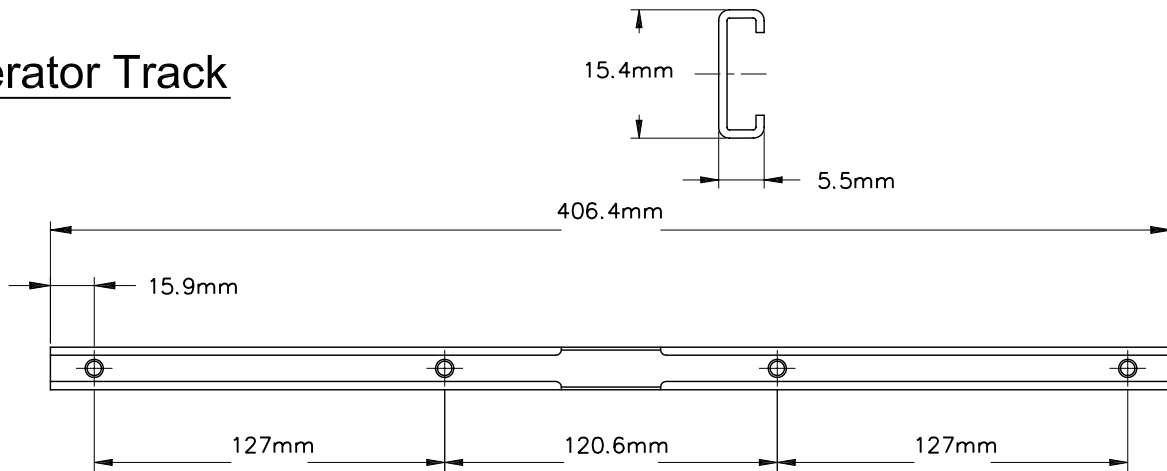

Operator Track

Product Name	Part Number
Eclipse Awning Operator Track	190030
Eclipse Awning Operator Track , Stainless Steel	70030