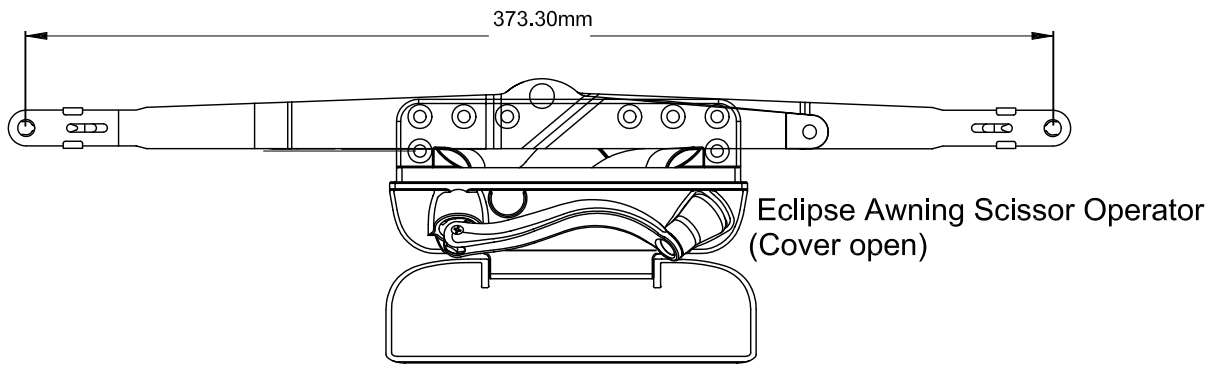

# Eclipse Awning Scissor Operator

Product Name	Part Number
Eclipse Awning Scissor Operator	132630R1 - SC15
Eclipse Awning Scissor Operator, S/Steel Arms	132630R1 - SC15 - SS

Profile cut out

## Eclipse Handle / Cover

Eclipse Handle Cover

Product Name	Part Number
Eclipse Handle Cover - White	26080
Black	26082
Stone Beige	26095
Anodic Natural Matt	26096
Bronze	26093
Mahogany	26094
Aluminium	26092
Beige	26083

## Operator Track

Product Name	Part Number
Eclipse Awning Operator Track	190030
Eclipse Awning Operator Track , Stainless Steel	70030