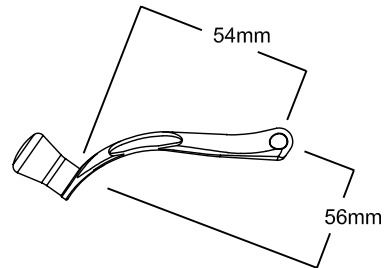

# Eclipse Awning Scissor Operator

Product Name	Part Number
Eclipse Awning Scissor Operator	132630R1 - SC15
Eclipse Awning Scissor Operator, S/Steel Arms	132630R1 - SC15 - SS

Profile cut out

## Eclipse Handle / Cover

Eclipse Handle Cover

Product Name	Part Number
Eclipse Handle Cover - White	26080
Black	26082
Stone Beige	26095
Anodic Natural Matt	26096
Bronze	26093
Mahogany	26094
Aluminium	26092
Beige	26083

## Operator Track

Product Name	Part Number
Eclipse Awning Operator Track	190030
Eclipse Awning Operator Track , Stainless Steel	70030

## Accessories refer -

- Section 4 – Awning stays  
 – Aluminium / PVC sash catch  
 – Timber sash catch