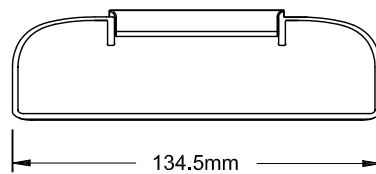

# Eclipse Awning Scissor Operator

Product Name	Part Number
Eclipse Awning Scissor Operator	132630R1 - SC15
Eclipse Awning Scissor Operator, S/Steel Arms	132630R1 - SC15 - SS

Profile cut out

## Eclipse Handle / Cover

Eclipse Handle Cover

Product Name	Part Number
Eclipse Handle Cover - White	26080
Black	26082
Stone Beige	26095
Anodic Natural Matt	26096
Bronze	26093
Mahogany	26094
Aluminium	26092
Beige	26083