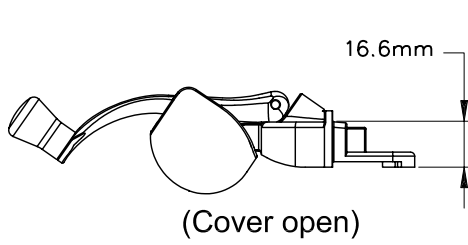

# Eclipse Awning Scissor Operator

Product Name	Part Number
Eclipse Awning Scissor Operator	132630R1 - SC15
Eclipse Awning Scissor Operator, S/Steel Arms	132630R1 - SC15 - SS

Profile cut out

## Eclipse Handle / Cover

Eclipse Handle Cover

Product Name	Part Number
Eclipse Handle Cover - White	26080
Black	26082
Stone Beige	26095
Anodic Natural Matt	26096
Bronze	26093
Mahogany	26094
Aluminium	26092
Beige	26083

## Operator Track

Product Name	Part Number
Eclipse Awning Operator Track	190030
Eclipse Awning Operator Track , Stainless Steel	70030