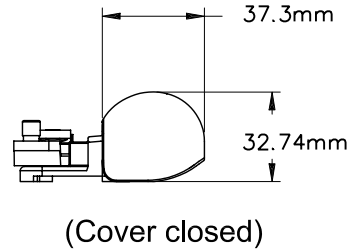

# Eclipse Awning Scissor Operator

Product Name	Part Number
Eclipse Awning Scissor Operator	132630R1 - SC15
Eclipse Awning Scissor Operator, S/Steel Arms	132630R1 - SC15 - SS

Profile cut out