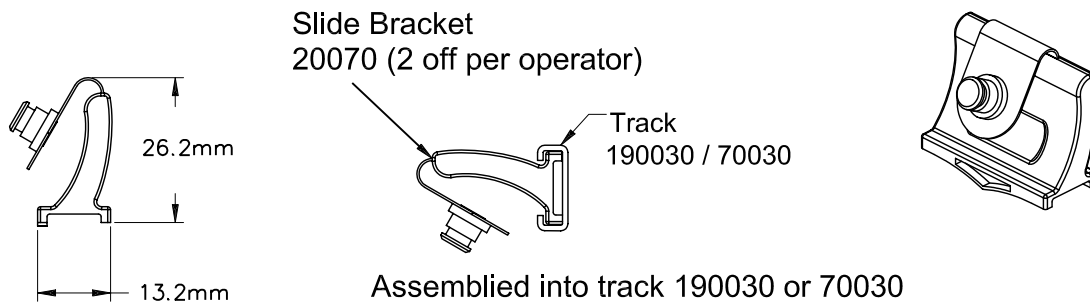

Slide Bracket

Accessories refer -

1. Section 4 – Awning stays
   – Aluminium / PVC sash catch
   – Timber sash catch