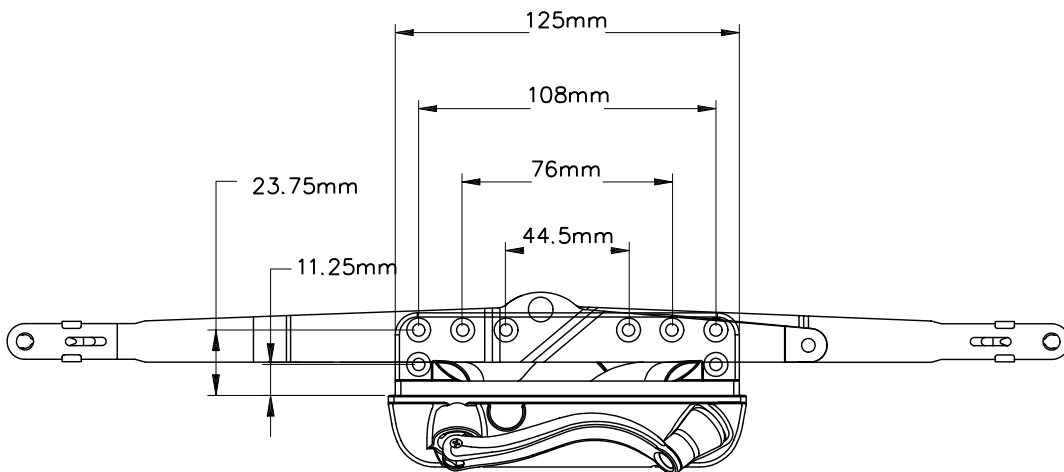

# Eclipse Awning Scissor Operator

Product Name	Part Number
Eclipse Awning Scissor Operator	132630R1 - SC15
Eclipse Awning Scissor Operator, S/Steel Arms	132630R1 - SC15 - SS

Profile cut out

## Eclipse Handle / Cover

Eclipse Handle Cover

Product Name	Part Number
Eclipse Handle Cover - White	26080
Black	26082
Stone Beige	26095
Anodic Natural Matt	26096
Bronze	26093
Mahogany	26094
Aluminium	26092
Beige	26083

## Operator Track

Product Name	Part Number
Eclipse Awning Operator Track	190030
Eclipse Awning Operator Track , Stainless Steel	70030