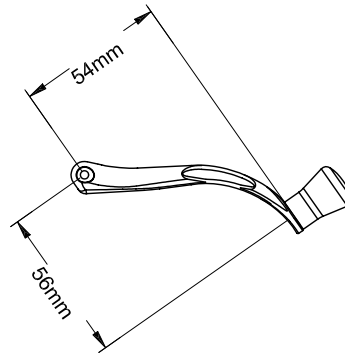

Eclipse Casement Dyad Operator

| Product Name | Part Number |
|-------------------------------------|------------------|
| Eclipse Casement Dyad Operator, L/H | 132630S R1 - LQS |
| Eclipse Casement Dyad Operator, R/H | 132630S R1 - RQS |

Cover Closed

Cover Open

Profile Cut Out

Eclipse Handle / Cover

| Eclipse Cover Colour | Part Number |
|----------------------|-------------|
| White | 26080 |
| Black | 26082 |
| Stone Beige | 26095 |
| Anodic Natural Matt | 26096 |
| Bronze | 26093 |
| Mahogany | 26094 |
| Aluminium | 26092 |
| Beige | 26083 |

Stud Bracket (Left hand drawn)

| Part Number | Material | Hand |
|-------------|----------|------|
| 190455 | Steel | RH |
| 190456 | Steel | LH |
| 70455 | S/Steel | RH |
| 70456 | S/Steel | LH |

Accessories refer -