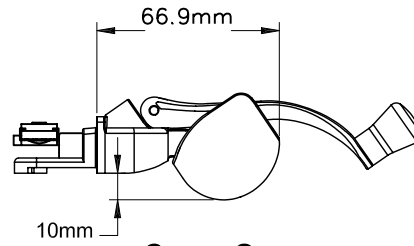

Eclipse Casement Dyad Operator

| Product Name | Part Number |
|-------------------------------------|------------------|
| Eclipse Casement Dyad Operator, L/H | 132630S R1 - LQS |
| Eclipse Casement Dyad Operator, R/H | 132630S R1 - RQS |

Cover Closed

Cover Open

Profile Cut Out

Eclipse Handle / Cover

| Eclipse Cover Colour | Part Number |
|----------------------|-------------|
| White | 26080 |
| Black | 26082 |
| Stone Beige | 26095 |
| Anodic Natural Matt | 26096 |
| Bronze | 26093 |
| Mahogany | 26094 |
| Aluminium | 26092 |
| Beige | 26083 |

Stud Bracket (Left hand drawn)

| Part Number | Material | Hand |
|-------------|----------|------|
| 190455 | Steel | RH |
| 190456 | Steel | LH |
| 70455 | S/Steel | RH |
| 70456 | S/Steel | LH |

Accessories refer -