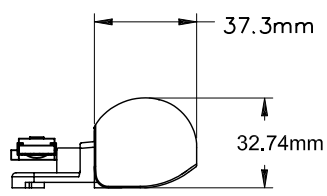

Cover Closed

Cover Open

Profile Cut Out

Eclipse Handle / Cover

| Eclipse Cover Colour | Part Number |
|----------------------|-------------|
| White | 26080 |
| Black | 26082 |
| Stone Beige | 26095 |
| Anodic Natural Matt | 26096 |
| Bronze | 26093 |
| Mahogany | 26094 |
| Aluminium | 26092 |
| Beige | 26083 |