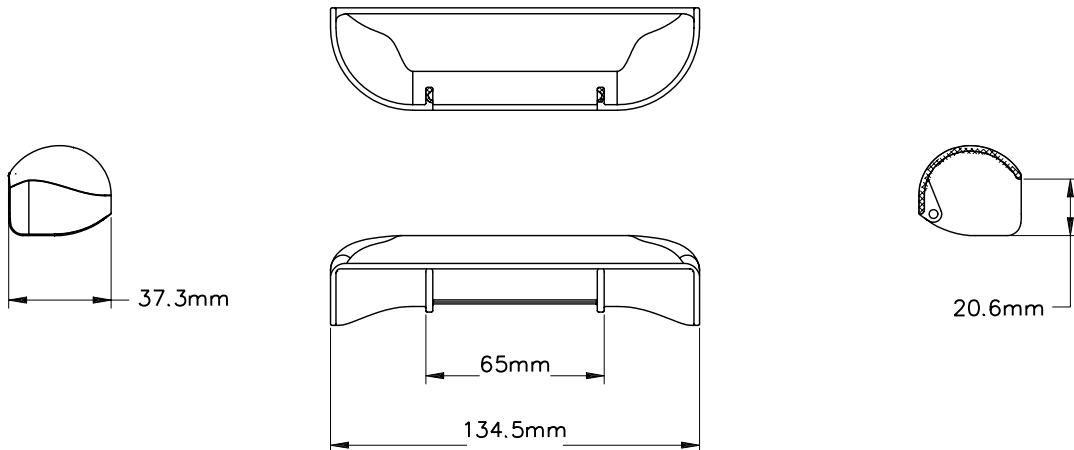

Cover Closed

Cover Open

Profile Cut Out

Eclipse Handle / Cover

| Eclipse Cover Colour | Part Number |
|----------------------|-------------|
| White | 26080 |
| Black | 26082 |
| Stone Beige | 26095 |
| Anodic Natural Matt | 26096 |
| Bronze | 26093 |
| Mahogany | 26094 |
| Aluminium | 26092 |
| Beige | 26083 |

Stud Bracket (Left hand drawn)

| Part Number | Material | Hand |
|-------------|----------|------|
| 190455 | Steel | RH |
| 190456 | Steel | LH |
| 70455 | S/Steel | RH |
| 70456 | S/Steel | LH |

Accessories refer -