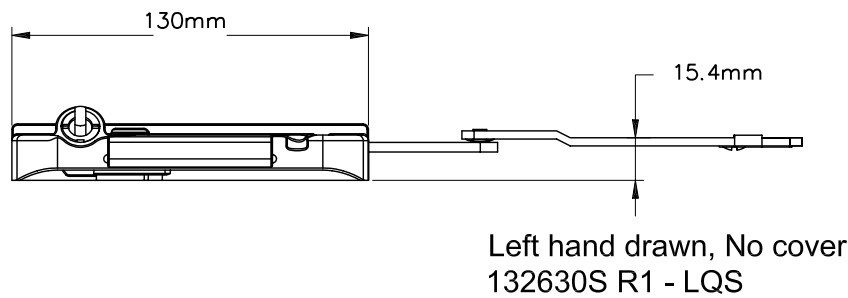

Eclipse Casement Dyad Operator

| Product Name | Part Number |
|-------------------------------------|------------------|
| Eclipse Casement Dyad Operator, L/H | 132630S R1 - LQS |
| Eclipse Casement Dyad Operator, R/H | 132630S R1 - RQS |

Cover Closed

Cover Open

Profile Cut Out

Eclipse Handle / Cover

| Eclipse Cover Colour | Part Number |
|----------------------|-------------|
| White | 26080 |
| Black | 26082 |
| Stone Beige | 26095 |
| Anodic Natural Matt | 26096 |
| Bronze | 26093 |
| Mahogany | 26094 |
| Aluminium | 26092 |
| Beige | 26083 |

Stud Bracket (Left hand drawn)

| Part Number | Material | Hand |
|-------------|----------|------|
| 190455 | Steel | RH |
| 190456 | Steel | LH |
| 70455 | S/Steel | RH |
| 70456 | S/Steel | LH |

Accessories refer -