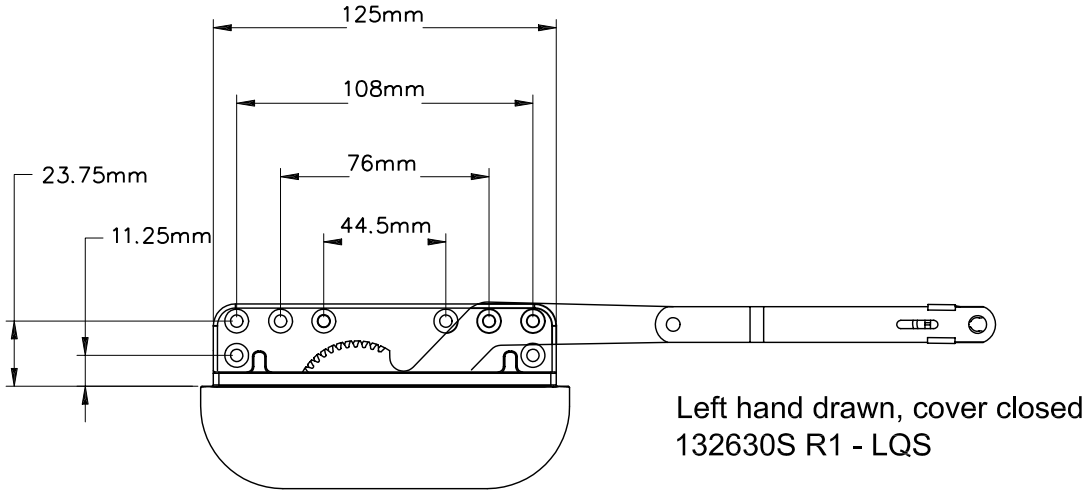

Eclipse Casement Dyad Operator

| Product Name | Part Number |
|-------------------------------------|------------------|
| Eclipse Casement Dyad Operator, L/H | 132630S R1 - LQS |
| Eclipse Casement Dyad Operator, R/H | 132630S R1 - RQS |