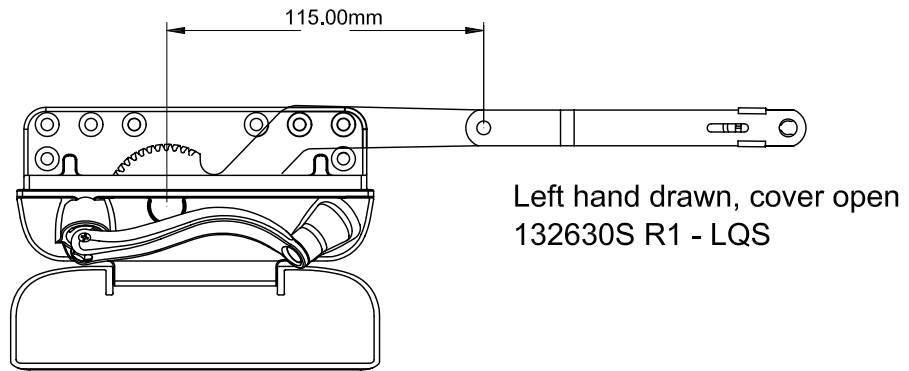

Eclipse Casement Dyad Operator

| Product Name | Part Number |
|-------------------------------------|------------------|
| Eclipse Casement Dyad Operator, L/H | 132630S R1 - LQS |
| Eclipse Casement Dyad Operator, R/H | 132630S R1 - RQS |

Cover Closed

Cover Open

Profile Cut Out

Eclipse Handle / Cover

| Eclipse Cover Colour | Part Number |
|----------------------|-------------|
| White | 26080 |
| Black | 26082 |
| Stone Beige | 26095 |
| Anodic Natural Matt | 26096 |
| Bronze | 26093 |
| Mahogany | 26094 |
| Aluminium | 26092 |
| Beige | 26083 |