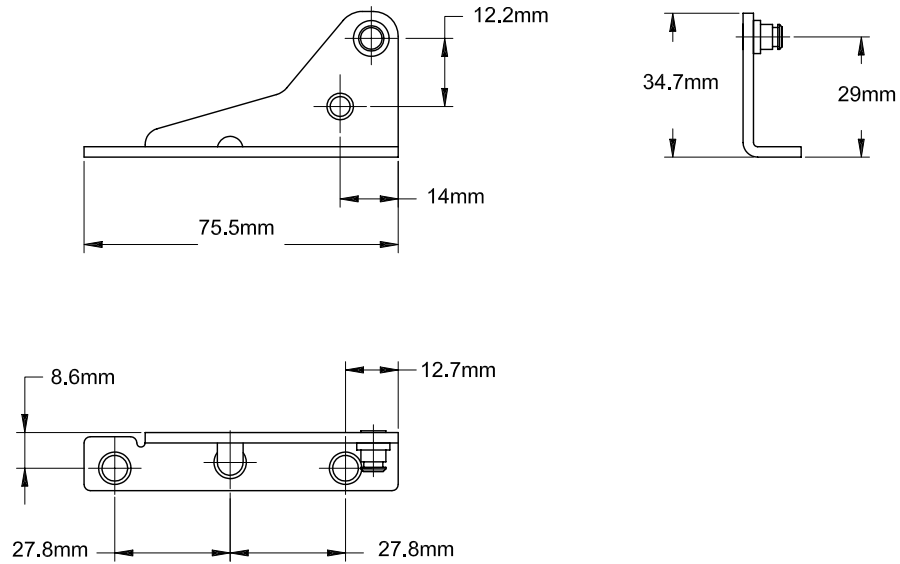

Stud Bracket (Left hand drawn)

| Part Number | Material | Hand |
|-------------|----------|------|
| 190455 | Steel | RH |
| 190456 | Steel | LH |
| 70455 | S/Steel | RH |
| 70456 | S/Steel | LH |

Accessories refer -