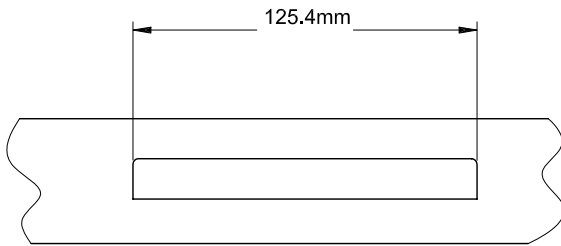

Eclipse Casement Dyad Operator

| Product Name | Part Number |
|-------------------------------------|------------------|
| Eclipse Casement Dyad Operator, L/H | 132630S R1 - LQS |
| Eclipse Casement Dyad Operator, R/H | 132630S R1 - RQS |

Cover Closed

Cover Open

Profile Cut Out

Eclipse Handle / Cover

| Eclipse Cover Colour | Part Number |
|----------------------|-------------|
| White | 26080 |
| Black | 26082 |
| Stone Beige | 26095 |
| Anodic Natural Matt | 26096 |
| Bronze | 26093 |
| Mahogany | 26094 |
| Aluminium | 26092 |
| Beige | 26083 |

Stud Bracket (Left hand drawn)

| Part Number | Material | Hand |
|-------------|----------|------|
| 190455 | Steel | RH |
| 190456 | Steel | LH |
| 70455 | S/Steel | RH |
| 70456 | S/Steel | LH |

Accessories refer -