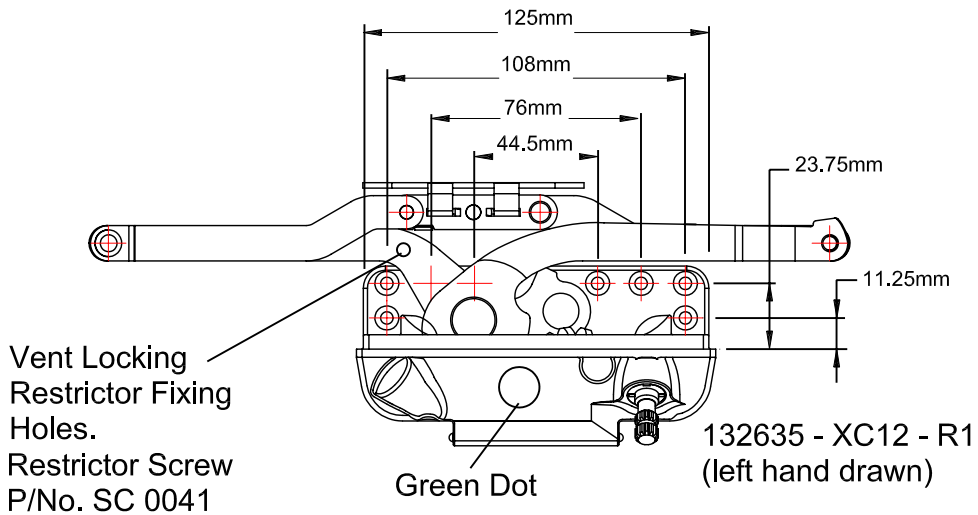

Secura Awning Narrow Scissor Operator

Note:
Only available left hand
viewed from outside.

Product Name	Part Number
Secura Awning Narrow Scissor Operator	132635 - XC12 - R1
Secura Awning Narrow Scissor Operator, S/Steel Arms	132635 - XC12 - R1 - SS

Sash Hook

Sash Hook
19081

Product Name	Part Number
Sash Hook	19081 R1
Sash Hook, Stainless Steel	7081

Cover and Folding Handle

Part Number	Colour
132166 - 9373	White
132166 - 15212	Black
132166 - RY195	Stone Beige
132166 - RY196	Anodic Natural Matt
132166 - 8183	Bronze
132166 - RY166	Mahogany
132166 - 0117	Aluminium
132166 - 1275	Beige
132166 - D03	Gold

Bottom Infill Cover

Part Number	Colour
20072	Black

Fixing Screws

Part Number - SC 0044

Accessories refer -

- Section 4 – Awning stays
– Aluminium / PVC sash catch
– Timber sash catch