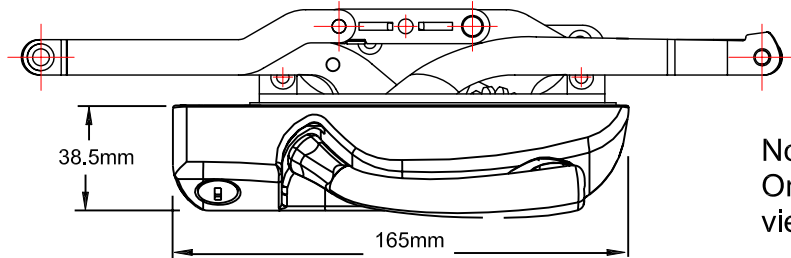

Secura Awning Narrow Scissor Operator

Note:
Only available left hand
viewed from outside.

Product Name	Part Number
Secura Awning Narrow Scissor Operator	132635 - XC12 - R1
Secura Awning Narrow Scissor Operator, S/Steel Arms	132635 - XC12 - R1 - SS

Sash Hook

Sash Hook
19081

Product Name	Part Number
Sash Hook	19081 R1
Sash Hook, Stainless Steel	7081

Cover and Folding Handle

Part Number	Colour
132166 - 9373	White
132166 - 15212	Black
132166 - RY195	Stone Beige
132166 - RY196	Anodic Natural Matt
132166 - 8183	Bronze
132166 - RY166	Mahogany
132166 - 0117	Aluminium
132166 - 1275	Beige
132166 - D03	Gold

Bottom Infill Cover

Part Number	Colour
20072	Black

Fixing Screws

Part Number - SC 0044

Accessories refer -

- Section 4 – Awning stays
– Aluminium / PVC sash catch
– Timber sash catch