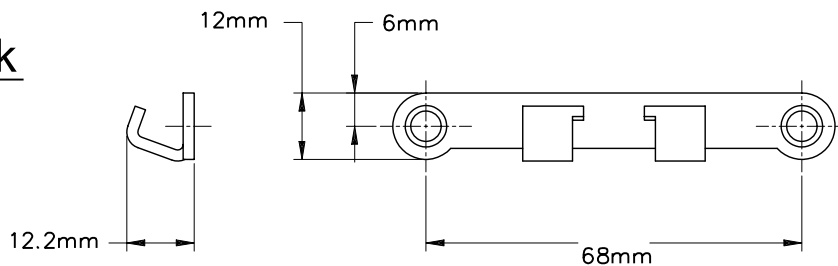

Secura Awning Narrow Scissor Operator

Note:
Only available left hand
viewed from outside.

Product Name	Part Number
Secura Awning Narrow Scissor Operator	132635 - XC12 - R1
Secura Awning Narrow Scissor Operator, S/Steel Arms	132635 - XC12 - R1 - SS

Sash Hook

Sash Hook
19081

Product Name	Part Number
Sash Hook	19081 R1
Sash Hook, Stainless Steel	7081

Cover and Folding Handle

Part Number	Colour
132166 - 9373	White
132166 - 15212	Black
132166 - RY195	Stone Beige
132166 - RY196	Anodic Natural Matt
132166 - 8183	Bronze
132166 - RY166	Mahogany
132166 - 0117	Aluminium
132166 - 1275	Beige
132166 - D03	Gold

Bottom Infill Cover

Part Number	Colour
20072	Black

Fixing Screws

Part Number - SC 0044

Accessories refer -

- Section 4 – Awning stays
– Aluminium / PVC sash catch
– Timber sash catch