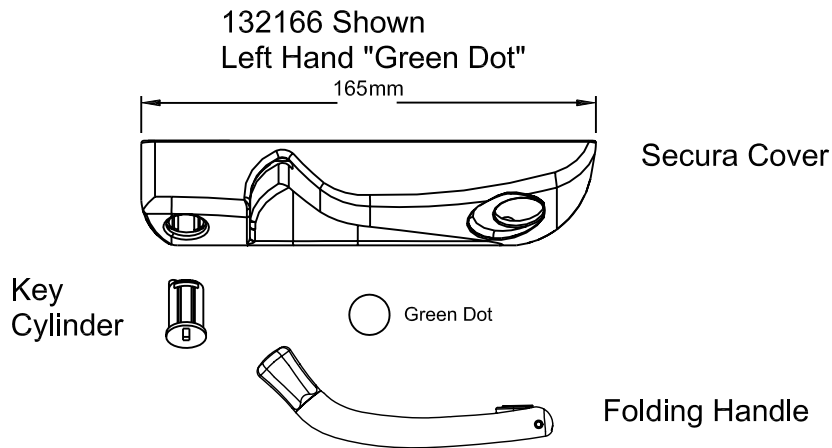

Secura Awning Narrow Scissor Operator

Note:
Only available left hand
viewed from outside.

Product Name	Part Number
Secura Awning Narrow Scissor Operator	132635 - XC12 - R1
Secura Awning Narrow Scissor Operator, S/Steel Arms	132635 - XC12 - R1 - SS

Sash Hook

Sash Hook
19081

Product Name	Part Number
Sash Hook	19081 R1
Sash Hook, Stainless Steel	7081

Cover and Folding Handle

Part Number	Colour
132166 - 9373	White
132166 - 15212	Black
132166 - RY195	Stone Beige
132166 - RY196	Anodic Natural Matt
132166 - 8183	Bronze
132166 - RY166	Mahogany
132166 - 0117	Aluminium
132166 - 1275	Beige
132166 - D03	Gold

Bottom Infill Cover

Part Number	Colour
20072	Black

Fixing Screws

Part Number - SC 0044

Accessories refer -

- Section 4 – Awning stays
– Aluminium / PVC sash catch
– Timber sash catch