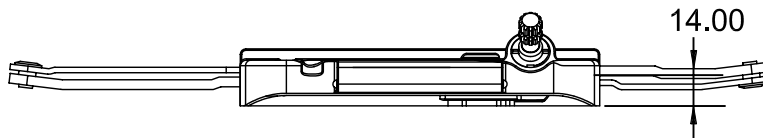

Secura Awning Narrow Scissor Operator

Note:
Only available left hand
viewed from outside.

Product Name	Part Number
Secura Awning Narrow Scissor Operator	132635 - XC12 - R1
Secura Awning Narrow Scissor Operator, S/Steel Arms	132635 - XC12 - R1 - SS

Sash Hook

Sash Hook
19081

Product Name	Part Number
Sash Hook	19081 R1
Sash Hook, Stainless Steel	7081

Cover and Folding Handle

Part Number	Colour
132166 - 9373	White
132166 - 15212	Black
132166 - RY195	Stone Beige
132166 - RY196	Anodic Natural Matt
132166 - 8183	Bronze
132166 - RY166	Mahogany
132166 - 0117	Aluminium
132166 - 1275	Beige
132166 - D03	Gold

Bottom Infill Cover

Part Number	Colour
20072	Black

Fixing Screws

Part Number - SC 0044

Accessories refer -

- Section 4 – Awning stays
– Aluminium / PVC sash catch
– Timber sash catch