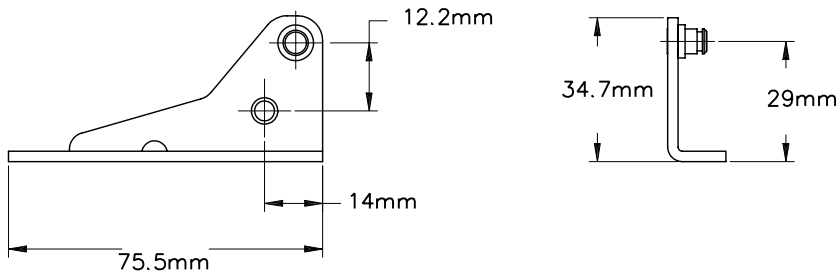

Bottom Infill Cover

Part Number	Colour
20072	Black

Part Number	Colour
20071	Black

Fixing Screws

Part Number - SC 0044

Track

Dual Arm Operator Track	
Part Number	Material
190051	Steel
70051	Stainless Steel

Stud Bracket (Left hand drawn)