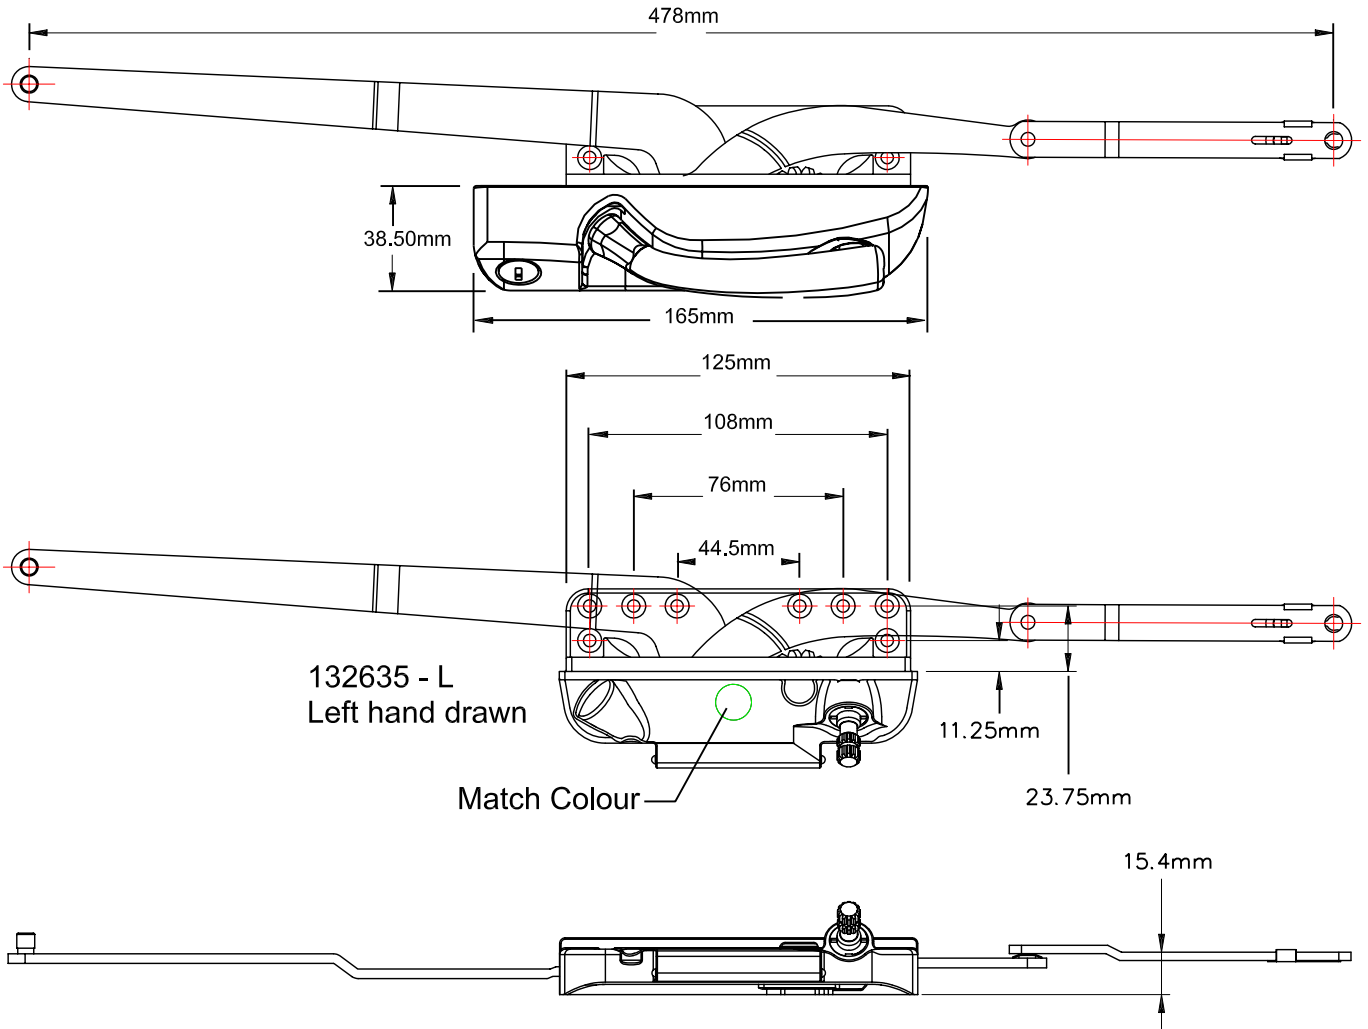

Secura Casement Dual Arm Operator

Product Name	Part Number	Match Colour
Decore Dual Arm Operator , LH	132635 - L	Green
Decore Dual Arm Operator , RH	132635 - R	Red
Decore Dual Arm Operator , LH - S/Steel	132635 - L - SS	Green
Decore Dual Arm Operator , RH - S/Steel	132635 - R - SS	Red

Secura Cover and Folding Handle

132166 Shown
Left hand "Green Dot"

Part Number	Colour
132166 - 9373	White
132166 - 15212	Black
132166 - RY195	Stone Beige
132166 - RY196	Anodic Natural Matt
132166 - 8183	Bronze
132166 - RY166	Mahogany
132166 - 0117	Aluminium
132166 - 1275	Beige
132166 - D03	Gold

Bottom Infill Cover

Part Number	Colour
20072	Black

Part Number	Colour
20071	Black

Fixing Screws

Part Number - SC 0044

Track

Dual Arm Operator Track	
Part Number	Material
190051	Steel
70051	Stainless Steel

Stud Bracket (Left hand drawn)

Part Number	Material	Hand
190455	Steel	RH
190456	Steel	LH
70455	S/Steel	RH
70456	S/Steel	LH

Fits to 132635-R
Fits to 132635-L

Accessories refer -

- Section 4 – Casement stays
- Aluminium / PVC sash catch
- Timber sash catch