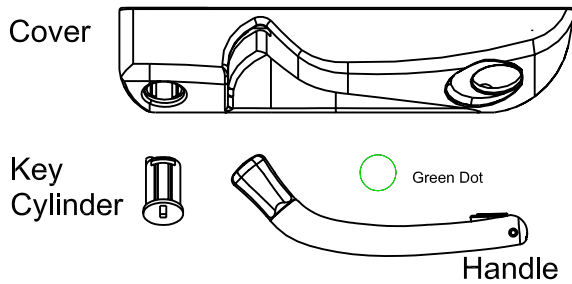

Secura Casement Dual Arm Operator

Product Name	Part Number	Match Colour
Decore Dual Arm Operator , LH	132635 - L	Green
Decore Dual Arm Operator , RH	132635 - R	Red
Decore Dual Arm Operator , LH - S/Steel	132635 - L - SS	Green
Decore Dual Arm Operator , RH - S/Steel	132635 - R - SS	Red

Secura Cover and Folding Handle

132166 Shown
Left hand "Green Dot"

Part Number	Colour
132166 - 9373	White
132166 - 15212	Black
132166 - RY195	Stone Beige
132166 - RY196	Anodic Natural Matt
132166 - 8183	Bronze
132166 - RY166	Mahogany
132166 - 0117	Aluminium
132166 - 1275	Beige
132166 - D03	Gold

Bottom Infill Cover

Part Number	Colour
20072	Black

Part Number	Colour
20071	Black

Fixing Screws

Part Number - SC 0044

Track

Dual Arm Operator Track	
Part Number	Material
190051	Steel
70051	Stainless Steel

Stud Bracket (Left hand drawn)