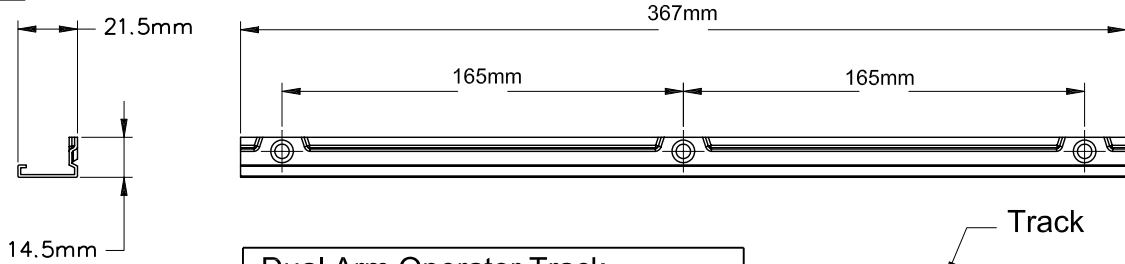

Bottom Infill Cover

Part Number	Colour
20072	Black

Part Number	Colour
20071	Black

Fixing Screws

Part Number - SC 0044

Track

Dual Arm Operator Track	
Part Number	Material
190051	Steel
70051	Stainless Steel

Stud Bracket (Left hand drawn)