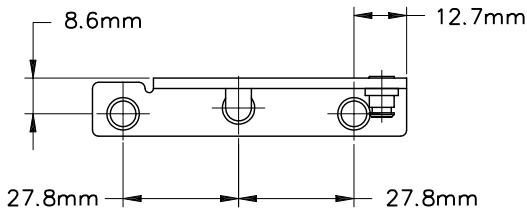

Bottom Infill Cover

Part Number	Colour
20072	Black

Part Number	Colour
20071	Black

Fixing Screws

Part Number - SC 0044

Track

Dual Arm Operator Track	
Part Number	Material
190051	Steel
70051	Stainless Steel

Stud Bracket (Left hand drawn)