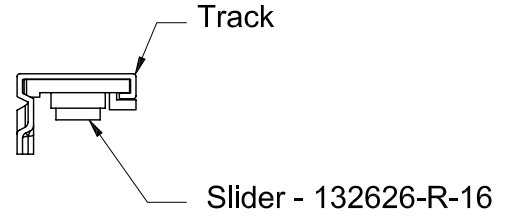

Bottom Infill Cover

Part Number	Colour
20072	Black

Part Number	Colour
20071	Black

Fixing Screws

Part Number - SC 0044

Track

Dual Arm Operator Track	
Part Number	Material
190051	Steel
70051	Stainless Steel

Stud Bracket (Left hand drawn)