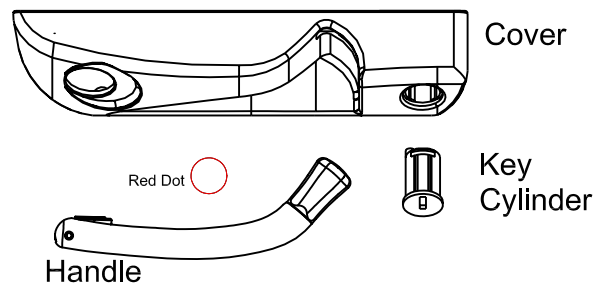

132167 Shown
Right hand "Red Dot"

Part Number	Colour
132167 - 9373	White
132167 - 15212	Black
132167 - RY195	Stone Beige
132167 - RY196	Anodic Natural Matt
132167 - 8183	Bronze
132167 - RY166	Mahogany
132167 - 0117	Aluminium
132167 - 1275	Beige
132167 - D03	Gold

Bottom Infill Cover

Part Number	Colour
20072	Black

Part Number	Colour
20071	Black

Fixing Screws

Part Number - SC 0044