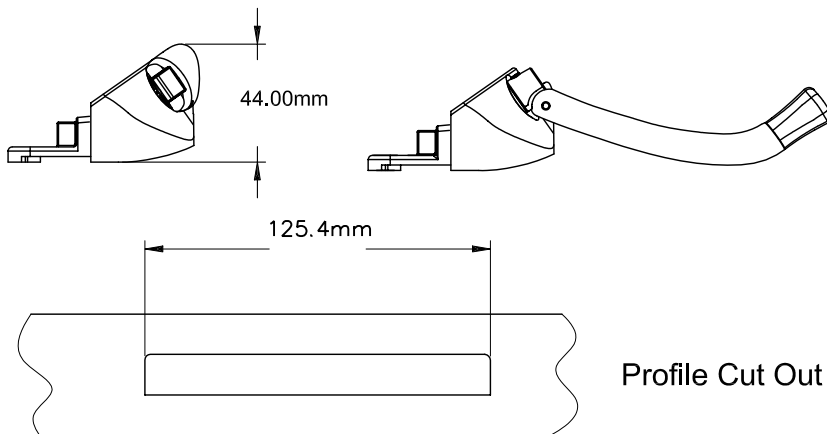

Secura Casement Dual Arm Operator

Product Name	Part Number	Match Colour
Decore Dual Arm Operator , LH	132635 - L	Green
Decore Dual Arm Operator , RH	132635 - R	Red
Decore Dual Arm Operator , LH - S/Steel	132635 - L - SS	Green
Decore Dual Arm Operator , RH - S/Steel	132635 - R - SS	Red

Secura Cover and Folding Handle

132166 Shown
Left hand "Green Dot"

Part Number	Colour
132166 - 9373	White
132166 - 15212	Black
132166 - RY195	Stone Beige
132166 - RY196	Anodic Natural Matt
132166 - 8183	Bronze
132166 - RY166	Mahogany
132166 - 0117	Aluminium
132166 - 1275	Beige
132166 - D03	Gold

Bottom Infill Cover

Part Number	Colour
20072	Black

Part Number	Colour
20071	Black

Fixing Screws

Part Number - SC 0044

Track

Dual Arm Operator Track	
Part Number	Material
190051	Steel
70051	Stainless Steel

Stud Bracket (Left hand drawn)

Part Number	Material	Hand
190455	Steel	RH
190456	Steel	LH
70455	S/Steel	RH
70456	S/Steel	LH

Fits to 132635-R
Fits to 132635-L

Accessories refer -

- Section 4 – Casement stays
- Aluminium / PVC sash catch
- Timber sash catch