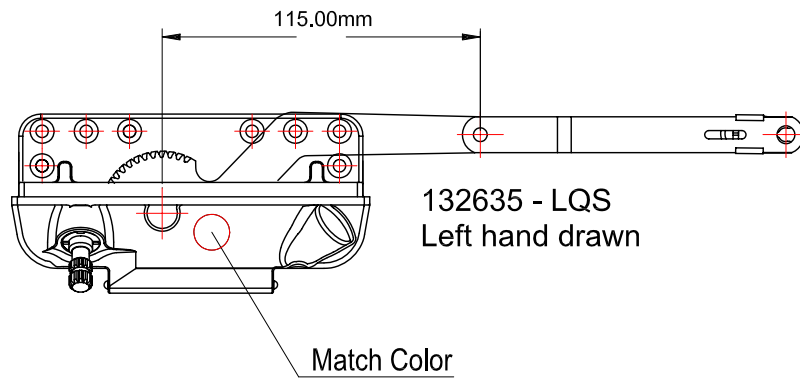

# Secura Casement Dyad Operator

Product Name	Part Number	Match Colour
Secura Casement Dyad Operator, L/H	132635S - LQS	Red
Secura Casement Dyad Operator, R/H	132635S - RQS	Green

Profile Cut Out

Cover and Folding Handle

Bottom Infill Cover

Part Number	Colour
20072	Black

Part Number	Colour
20071	Black

Fixing Screws

Part Number - SC 0044

Stud Bracket (Left hand drawn)

Part Number	Material	Hand
190455	Steel	RH
190456	Steel	LH
70455	S/Steel	RH
70456	S/Steel	LH