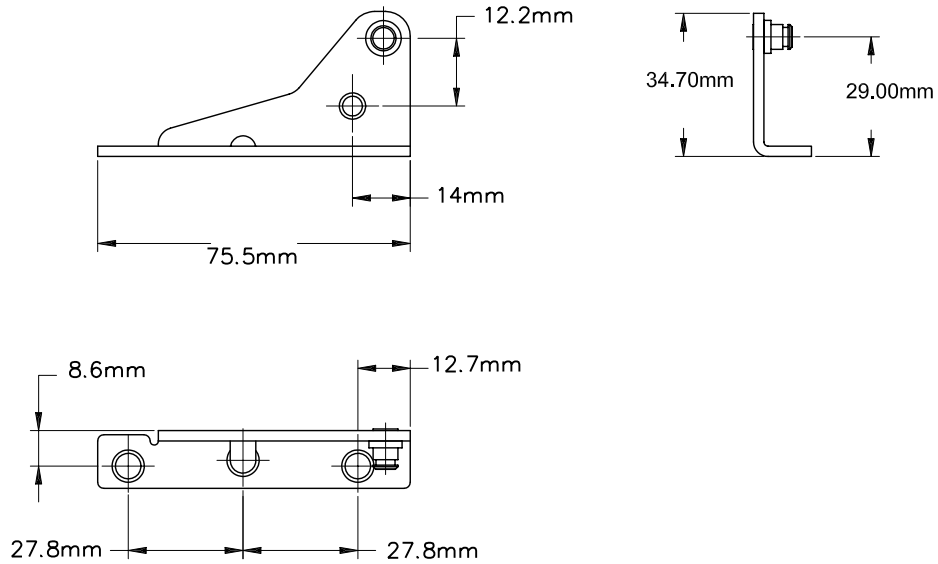

Bottom Infill Cover

Part Number	Colour
20072	Black

Part Number	Colour
20071	Black

Fixing Screws

Part Number - SC 0044

Stud Bracket (Left hand drawn)

Part Number	Material	Hand
190455	Steel	RH
190456	Steel	LH
70455	S/Steel	RH
70456	S/Steel	LH