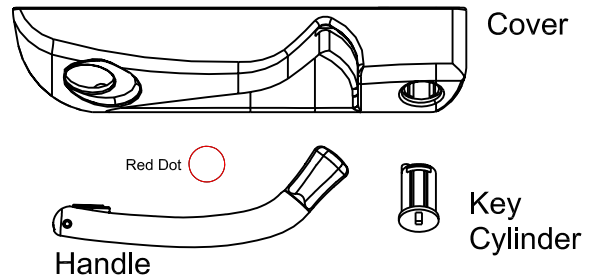

132167 Shown
Right Hand "Red Dot"

Part Number	Colour
132166 - 9373	White
132166 - 15212	Black
132166 - RY195	Stone Beige
132166 - RY196	Anodic Natural Matt
132166 - 8183	Bronze
132166 - RY166	Mahogany
132166 - 0117	Aluminium
132166 - 1275	Beige
132166 - D03	Gold

Part Number	Colour
132167 - 9373	White
132167 - 15212	Black
132167 - RY195	Stone Beige
132167 - RY196	Anodic Natural Matt
132167 - 8183	Bronze
132167 - RY166	Mahogany
132167 - 0117	Aluminium
132167 - 1275	Beige
132167 - D03	Gold

Bottom Infill Cover

Part Number	Colour
20072	Black

Part Number	Colour
20071	Black

Fixing Screws

Part Number - SC 0044