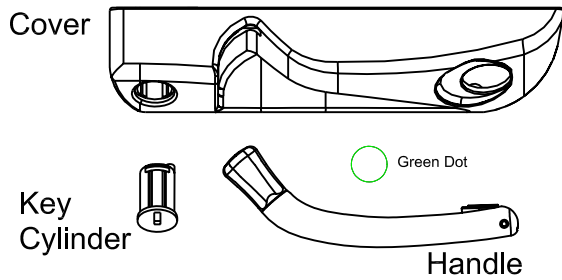

Cover and Folding Handle

132166 Shown
Left Hand "Green Dot"