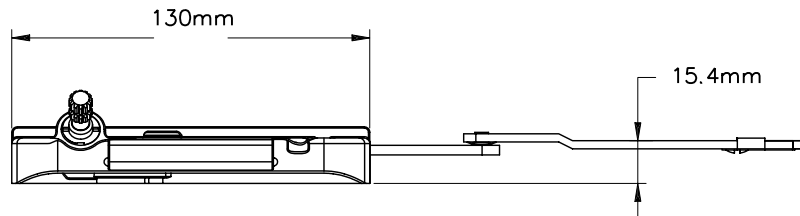

# Secura Casement Dyad Operator

Product Name	Part Number	Match Colour
Secura Casement Dyad Operator, L/H	132635S - LQS	Red
Secura Casement Dyad Operator, R/H	132635S - RQS	Green

Profile Cut Out

Cover and Folding Handle

Bottom Infill Cover

Part Number	Colour
20072	Black

Part Number	Colour
20071	Black

Fixing Screws

Part Number - SC 0044

Stud Bracket (Left hand drawn)

Part Number	Material	Hand
190455	Steel	RH
190456	Steel	LH
70455	S/Steel	RH
70456	S/Steel	LH