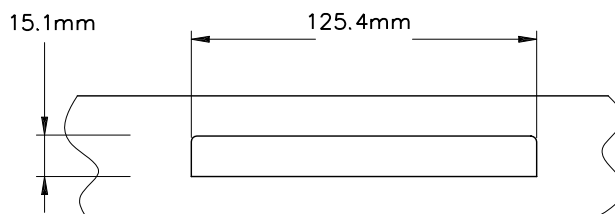

# Secura Casement Dyad Operator

Product Name	Part Number	Match Colour
Secura Casement Dyad Operator, L/H	132635S - LQS	Red
Secura Casement Dyad Operator, R/H	132635S - RQS	Green

Profile Cut Out

Cover and Folding Handle

Bottom Infill Cover

Part Number	Colour
20072	Black

Part Number	Colour
20071	Black

Fixing Screws

Part Number - SC 0044

Stud Bracket (Left hand drawn)

Part Number	Material	Hand
190455	Steel	RH
190456	Steel	LH
70455	S/Steel	RH
70456	S/Steel	LH