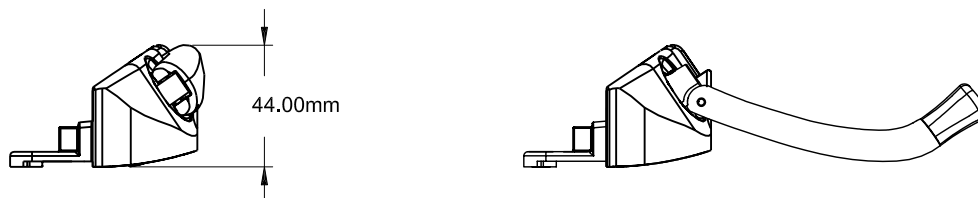

# Secura Casement Dyad Operator

Product Name	Part Number	Match Colour
Secura Casement Dyad Operator, L/H	132635S - LQS	Red
Secura Casement Dyad Operator, R/H	132635S - RQS	Green

Profile Cut Out

Cover and Folding Handle

132166 Shown  
Left Hand "Green Dot"

132167 Shown  
Right Hand "Red Dot"

Part Number	Colour
132166 - 9373	White
132166 - 15212	Black
132166 - RY195	Stone Beige
132166 - RY196	Anodic Natural Matt
132166 - 8183	Bronze
132166 - RY166	Mahogany
132166 - 0117	Aluminium
132166 - 1275	Beige
132166 - D03	Gold

Bottom Infill Cover

Part Number	Colour
20072	Black

Part Number	Colour
20071	Black

Fixing Screws

Part Number - SC 0044

Stud Bracket (Left hand drawn)

Part Number	Material	Hand
190455	Steel	RH
190456	Steel	LH
70455	S/Steel	RH
70456	S/Steel	LH