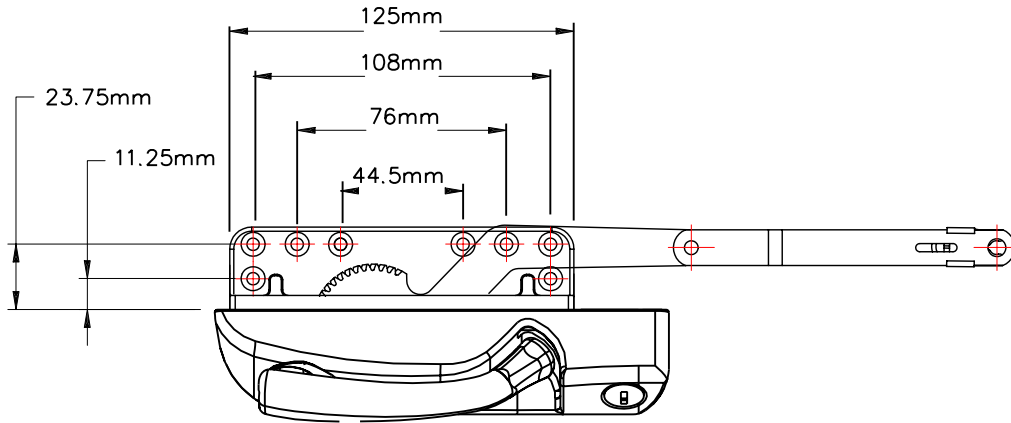

# Secura Casement Dyad Operator

Product Name	Part Number	Match Colour
Secura Casement Dyad Operator, L/H	132635S - LQS	Red
Secura Casement Dyad Operator, R/H	132635S - RQS	Green

Profile Cut Out

Cover and Folding Handle

Bottom Infill Cover

Part Number	Colour
20072	Black

Part Number	Colour
20071	Black

Fixing Screws

Part Number - SC 0044

Stud Bracket (Left hand drawn)

Part Number	Material	Hand
190455	Steel	RH
190456	Steel	LH
70455	S/Steel	RH
70456	S/Steel	LH